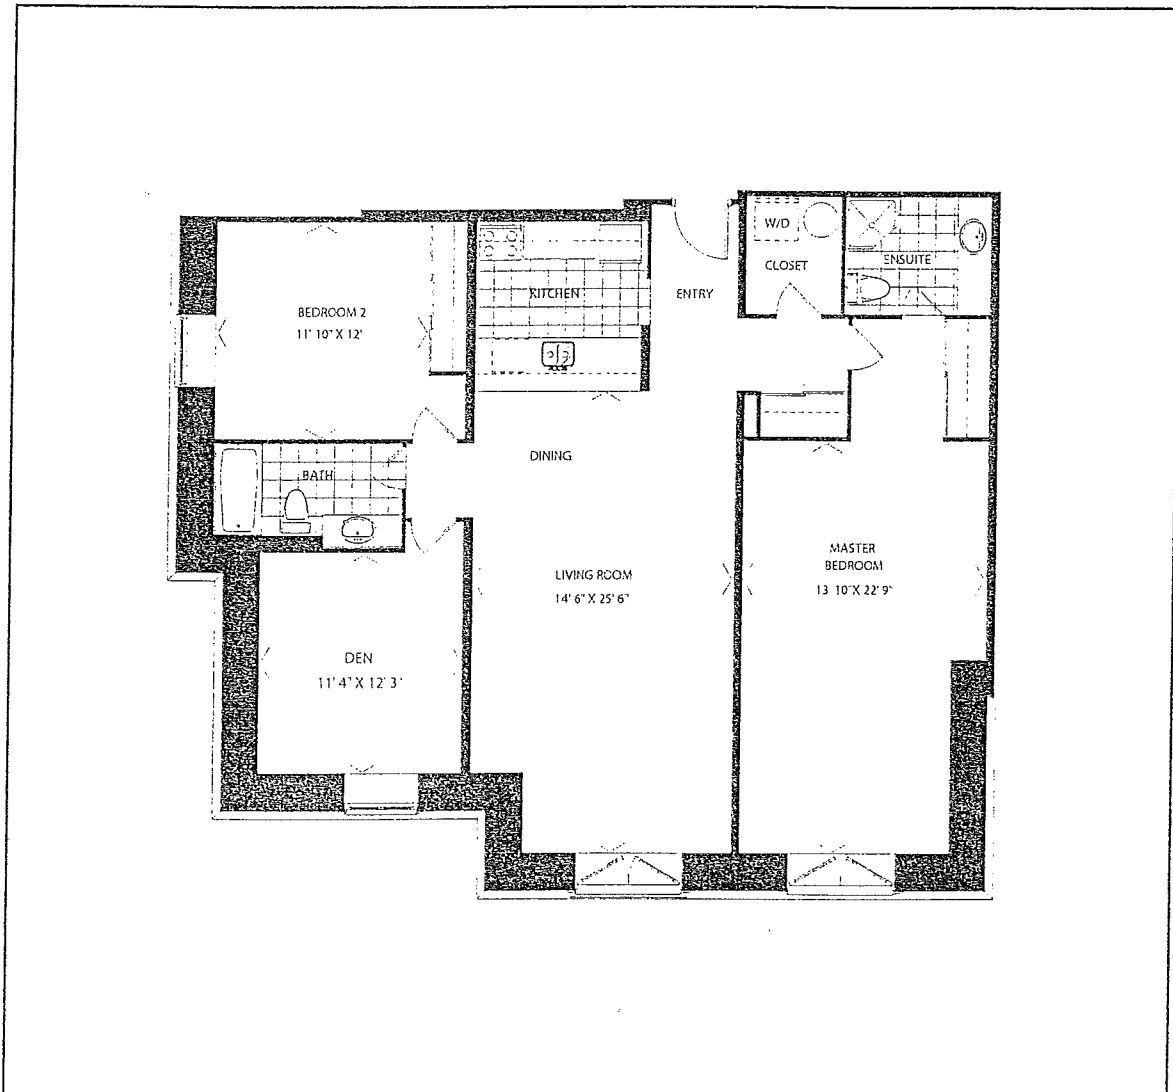

# Suite Plans

*First Floor*

*Third Floor*

*Second Floor*

*Fourth Floor*

*The  
Lily of the Valley*

**Suite 101**

2 Bedroom with Ensuite & Patio

1200 sq. ft.

**Suite 306**

2 Bedroom with Balcony

925 sq. ft.

**R**  
**Roxborough**  
200 COLLIER ST, BARRIE ON

*The Bird of Paradise*

Suite 307

2 Bedroom with Balcony

800 sq. ft.

**R**  
**Roxborough**  
200 COLLIER ST, BARRIE ON

*The Orange Blossom*

Suite 401

2 Bedroom with Ensuite

1565 sq. ft.

Suite 402

2 Bedroom with Ensuite & Balcony

1125 sq. ft.