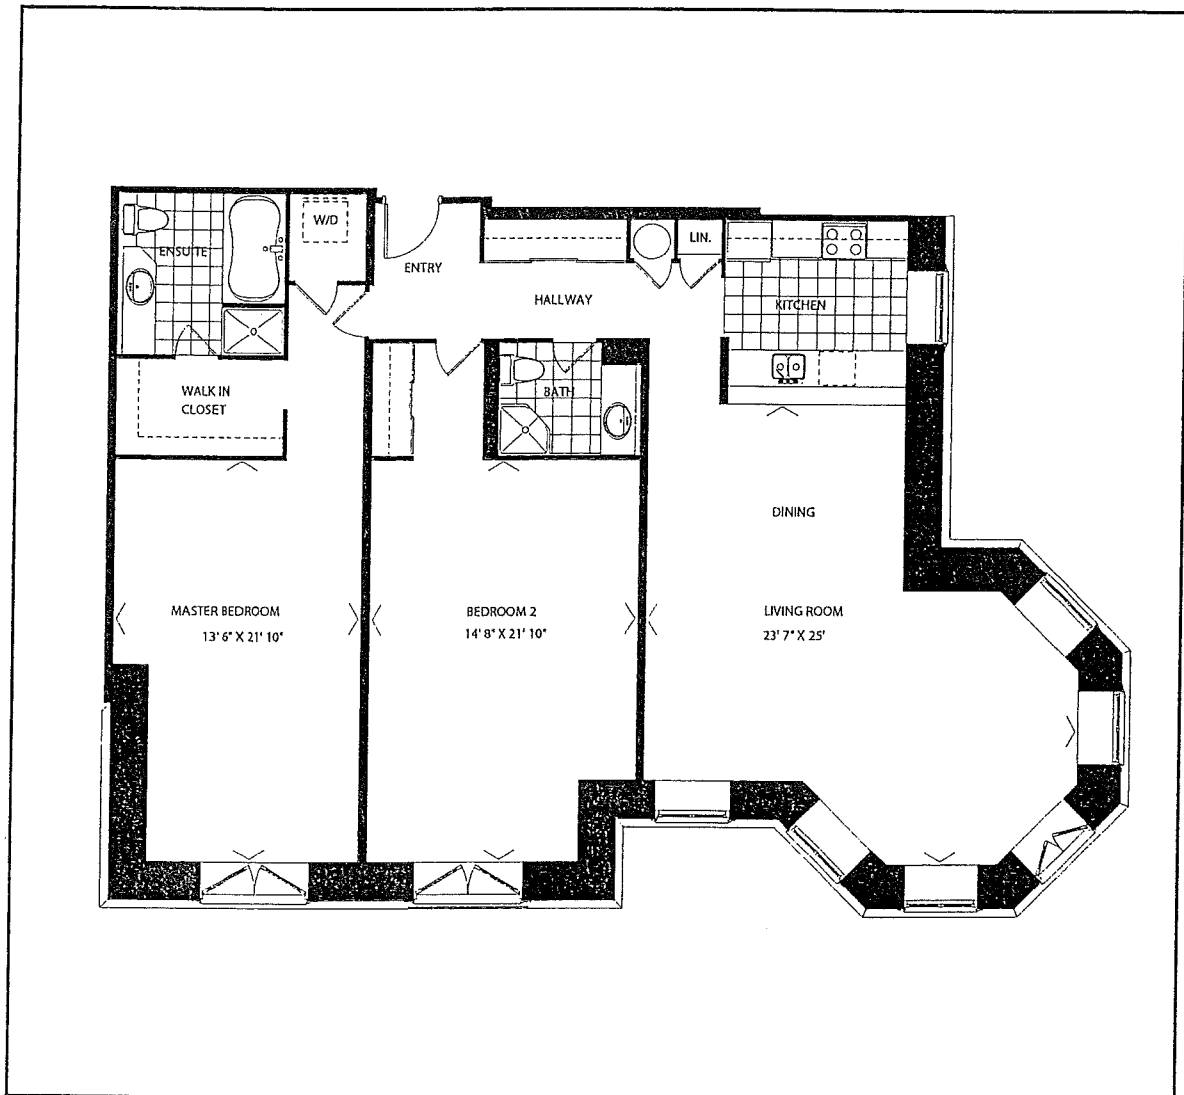

R
Roxborough
200 COLLIER ST, BARRIE ON

The Orange Blossom

Suite 401

2 Bedroom with Ensuite

1565 sq. ft.