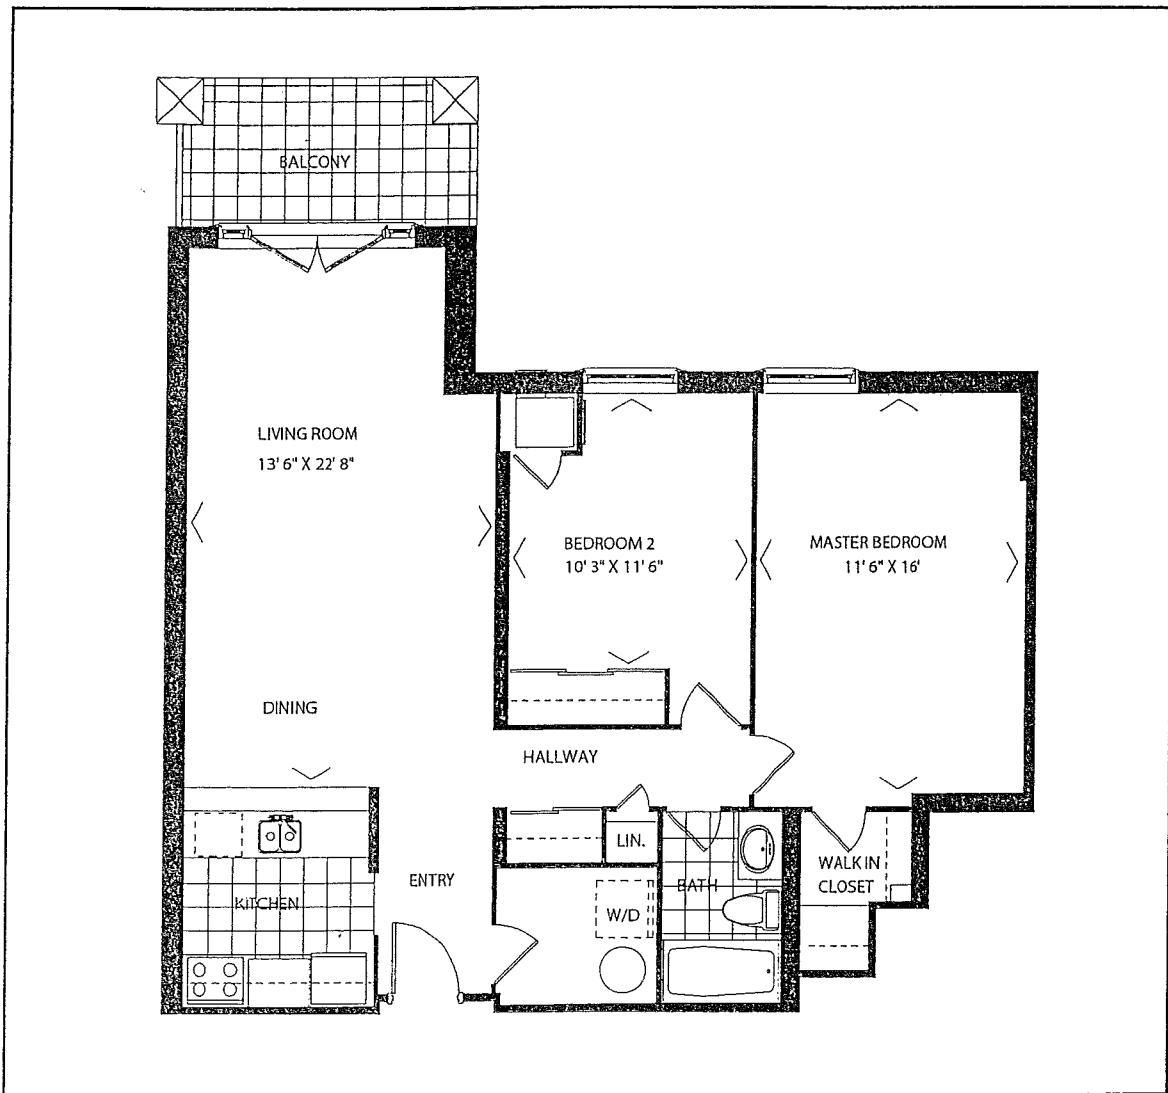

# Suite Plans

*First Floor*

*Third Floor*

*Second Floor*

*Fourth Floor*

*The  
Lily of the Valley*

**Suite 101**

2 Bedroom with Ensuite & Patio

1200 sq. ft.

*The Sunflower*

Suite 303

2 Bedroom with Ensuite, Den & Balcony

1200 sq. ft.

**R**  
**Roxborough**  
200 COLLIER ST, BARRIE ON

*The Daffodil*

Suite 304

2 Bedroom with Balcony

800 sq. ft.

**Roxborough**  
200 COLLIER ST, BARRIE ON

*The Mayflower*

Suite 305

2 Bedroom with Balcony

925 sq. ft.

**R**  
**Roxborough**  
200 COLLIER ST, BARRIE ON

*The Carnation*