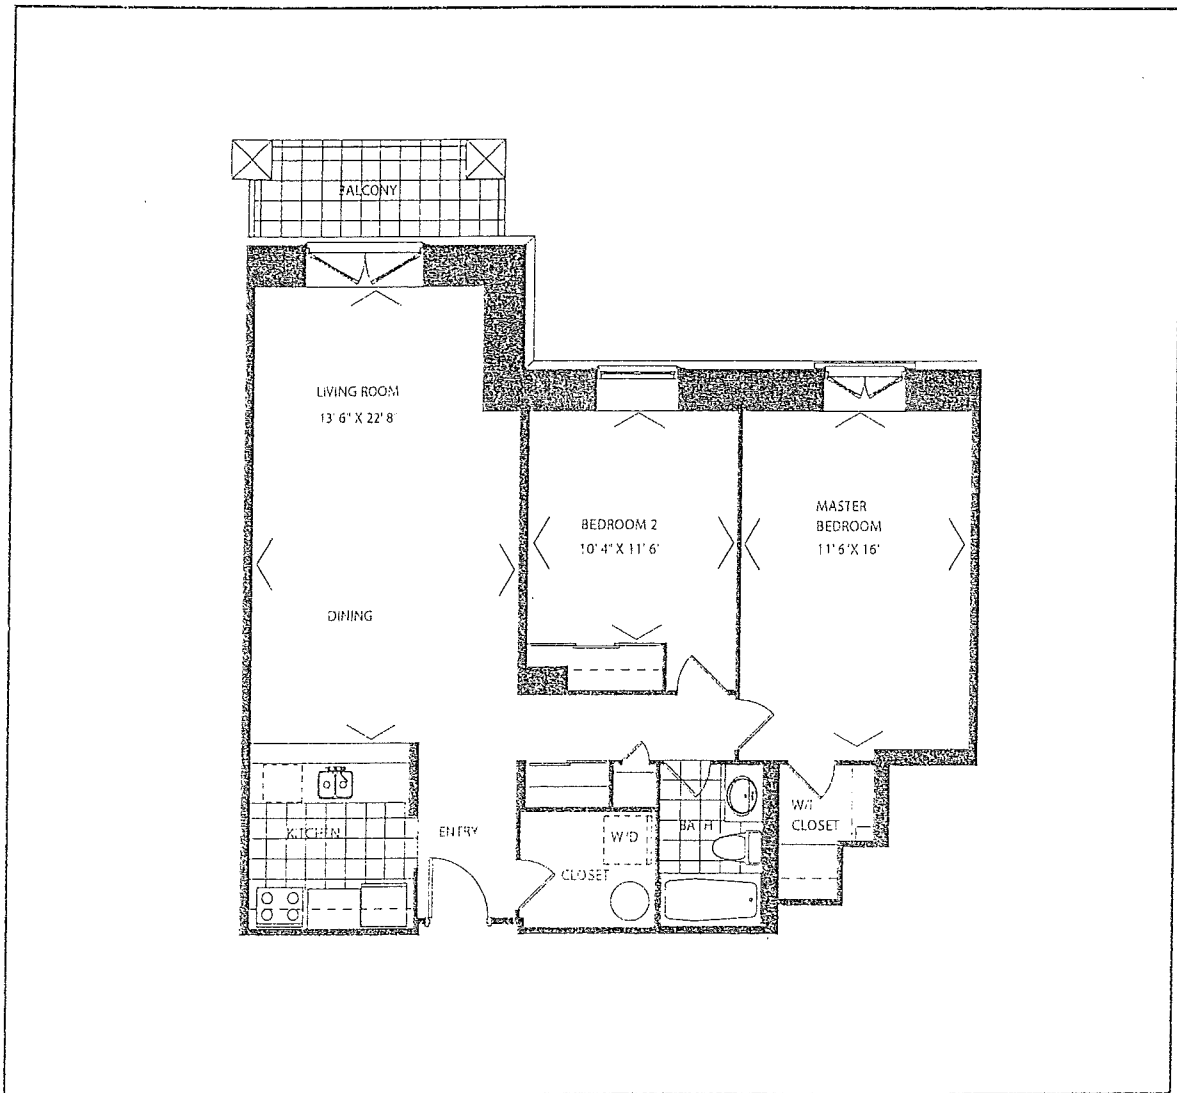

The White Camellia

Suite 405

2 Bedroom with Balcony

940 sq. ft.