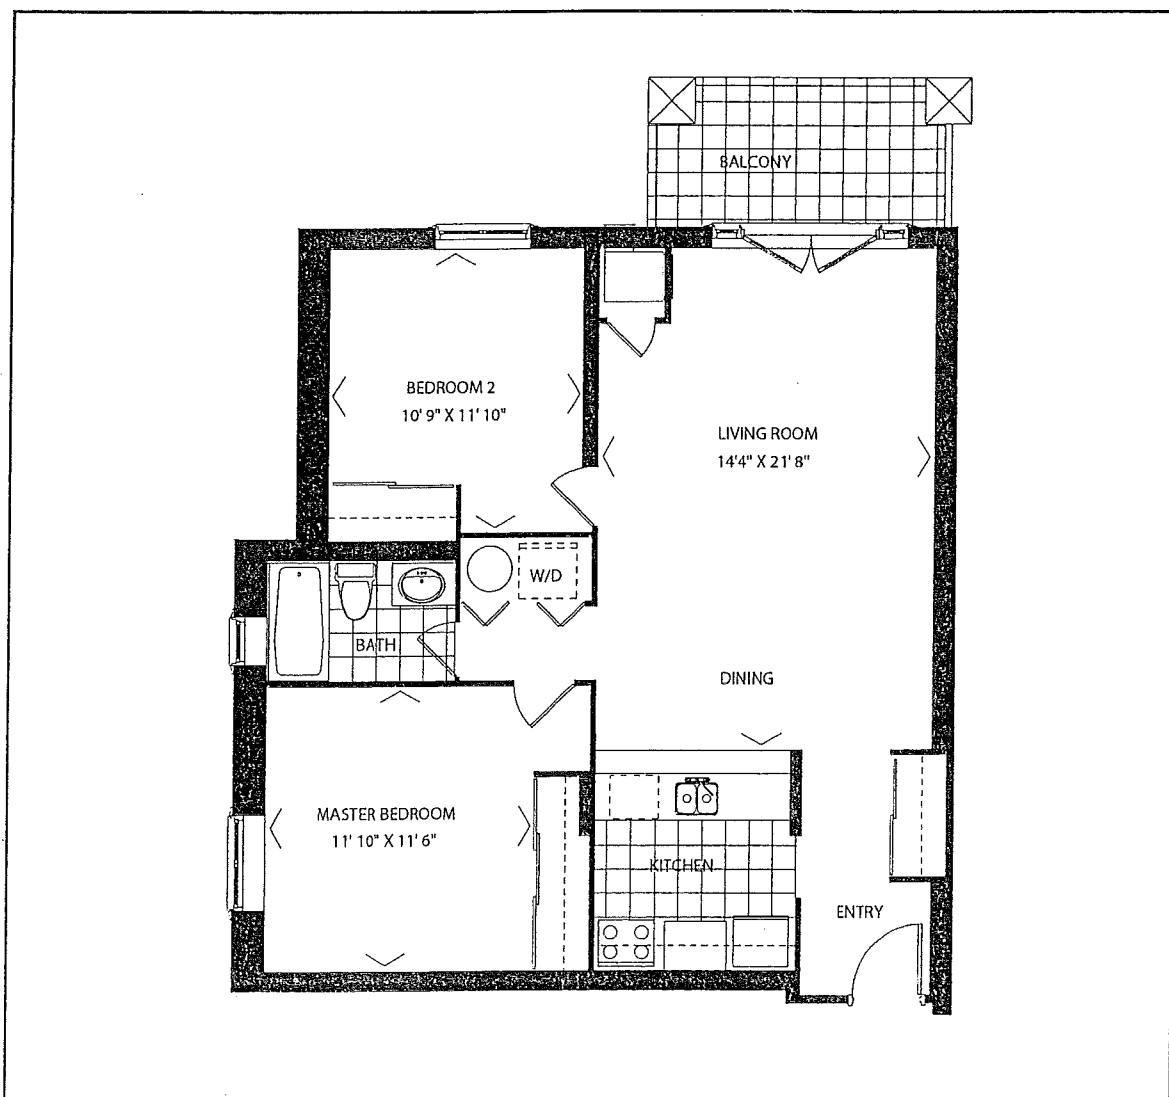

Roxborough

200 COLLIER ST, BARRIE ON

The Magnolia

Suite 204

2 Bedroom with Patio

800 sq. ft.