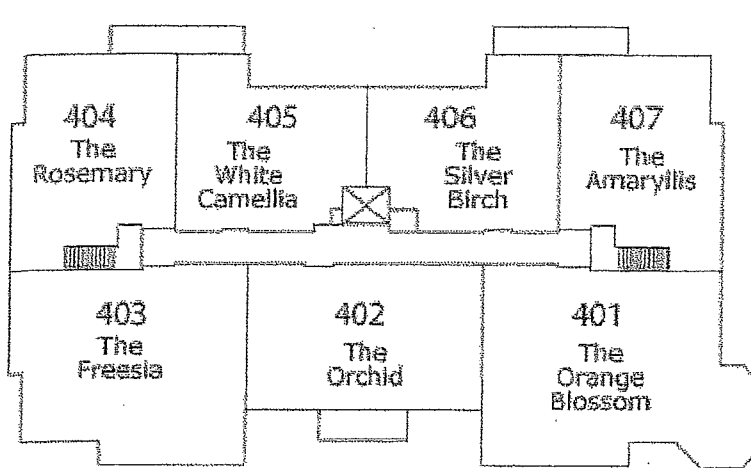

# Suite Plans

*First Floor*

*Third Floor*

*Second Floor*

*Fourth Floor*

*The  
Lily of the Valley*

**Suite 101**

2 Bedroom with Ensuite & Patio

980 sq. ft.

**R**  
**Roxborough**  
200 COLLIER ST, BARRIE ON

*The*  
*Belflower*

Suite 102

2 Bedroom with Ensuite & Patio

875 sq. ft.

**Suite 103**

2 Bedroom with Ensuite & Patio

875 sq. ft.

*The Evening Primrose*

Suite 104

2 Bedroom with Patio

807 sq. ft.

**R**  
**Roxborough**  
200 COLLIER ST, BARRIE ON

*The Willow*

**Suite 201**

2 Bedroom with Ensuite & Balcony

1385 sq. ft.

**Roxborough**  
200 COLLIER ST, BARRIE ON

*The Lilac*

**Suite 202**

2 Bedroom with Ensuite &  
Balcony 1125 sq. ft.

**Suite 203**

2 Bedroom with Ensuite, Den & Balcony