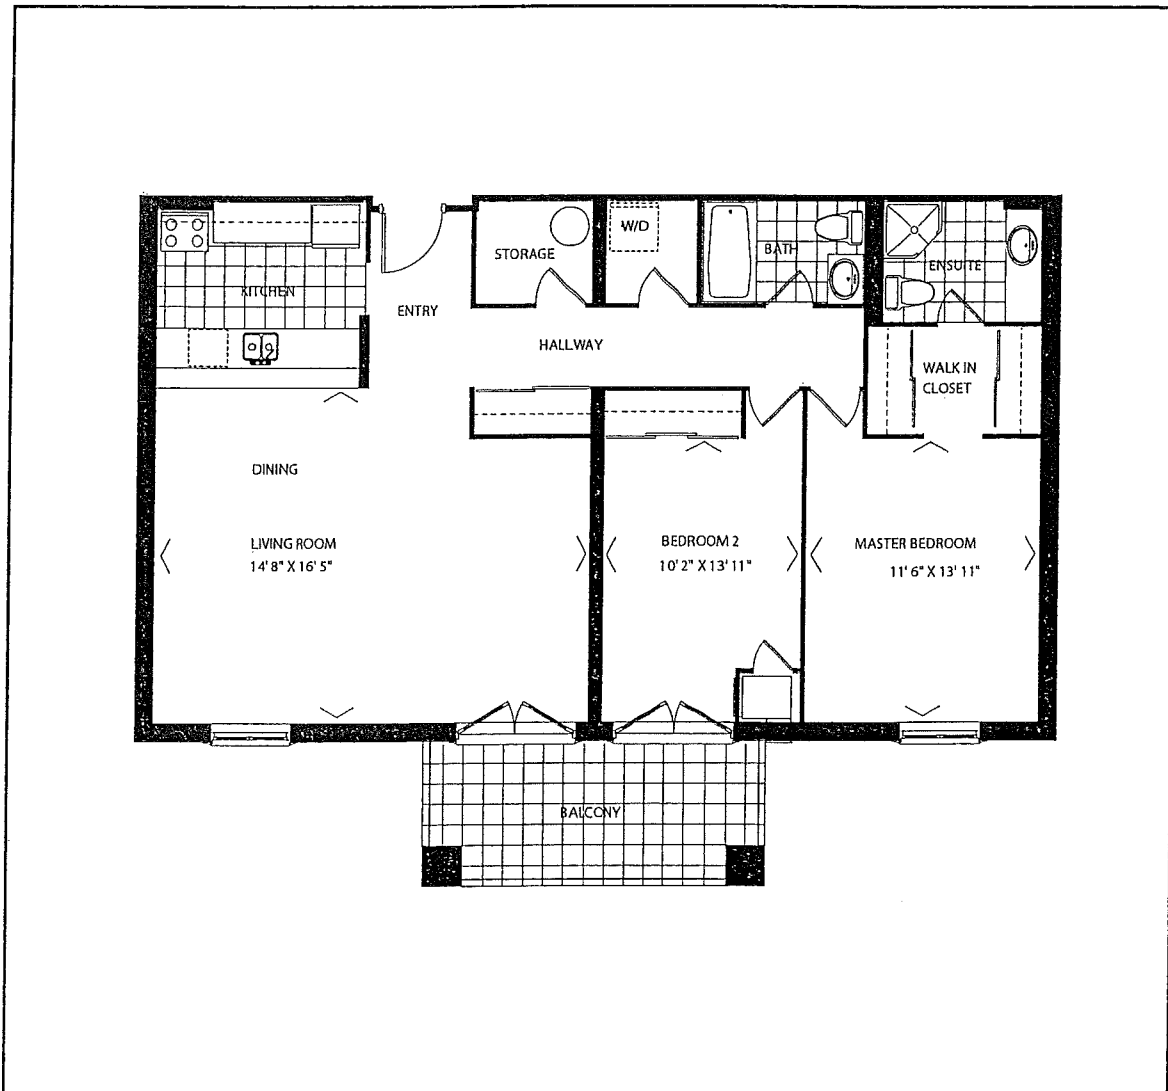

# Suite Plans

*First Floor*

*Third Floor*

*Second Floor*

*Fourth Floor*

*The  
Lily of the Valley*

**Suite 101**

2 Bedroom with Ensuite & Patio

### Suite 301

2 Bedroom with Ensuite & Balcony

1385 sq. ft.

*The Red Maple*

Suite 302

2 Bedroom with Ensuite & Balcony

1125 sq. ft.

**R**  
**Roxborough**  
200 COLLIER ST, BARRIE ON

*The Sunflower*

Suite 303

2 Bedroom with Ensuite, Den & Balcony

1200 sq. ft.

**R**  
**Roxborough**  
200 COLLIER ST, BARRIE ON

*The Daffodil*

Suite 304

2 Bedroom with Balcony