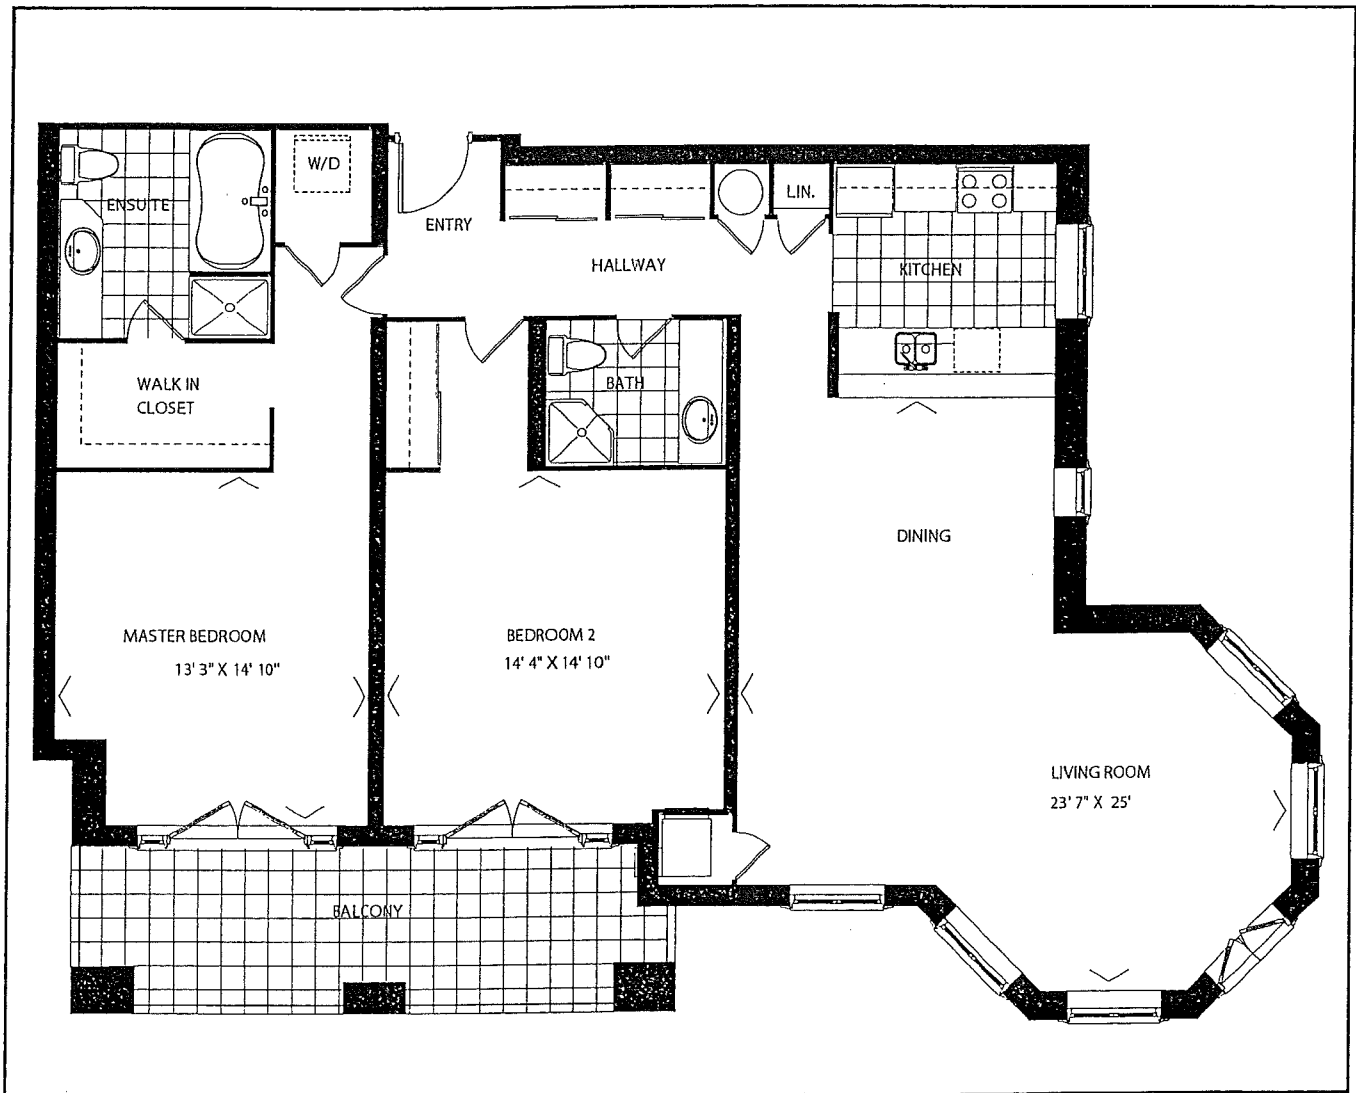

# Suite Plans

*First Floor*

*Third Floor*

*Second Floor*

*Fourth Floor*

*The  
Lily of the Valley*

**Suite 101**

2 Bedroom with Ensuite & Patio

875 sq. ft.

*The Evening Primrose*

Suite 104

2 Bedroom with Patio

807 sq. ft.

**R**  
**Roxborough**  
200 COLLIER ST, BARRIE ON

*The Willow*

**Suite 201**

2 Bedroom with Ensuite & Balcony

1385 sq. ft.

**Roxborough**  
200 COLLIER ST, BARRIE ON

*The Lilac*

**Suite 202**

2 Bedroom with Ensuite &  
Balcony 1125 sq. ft.

**Suite 203**

2 Bedroom with Ensuite, Den & Balcony

1200 sq. ft.