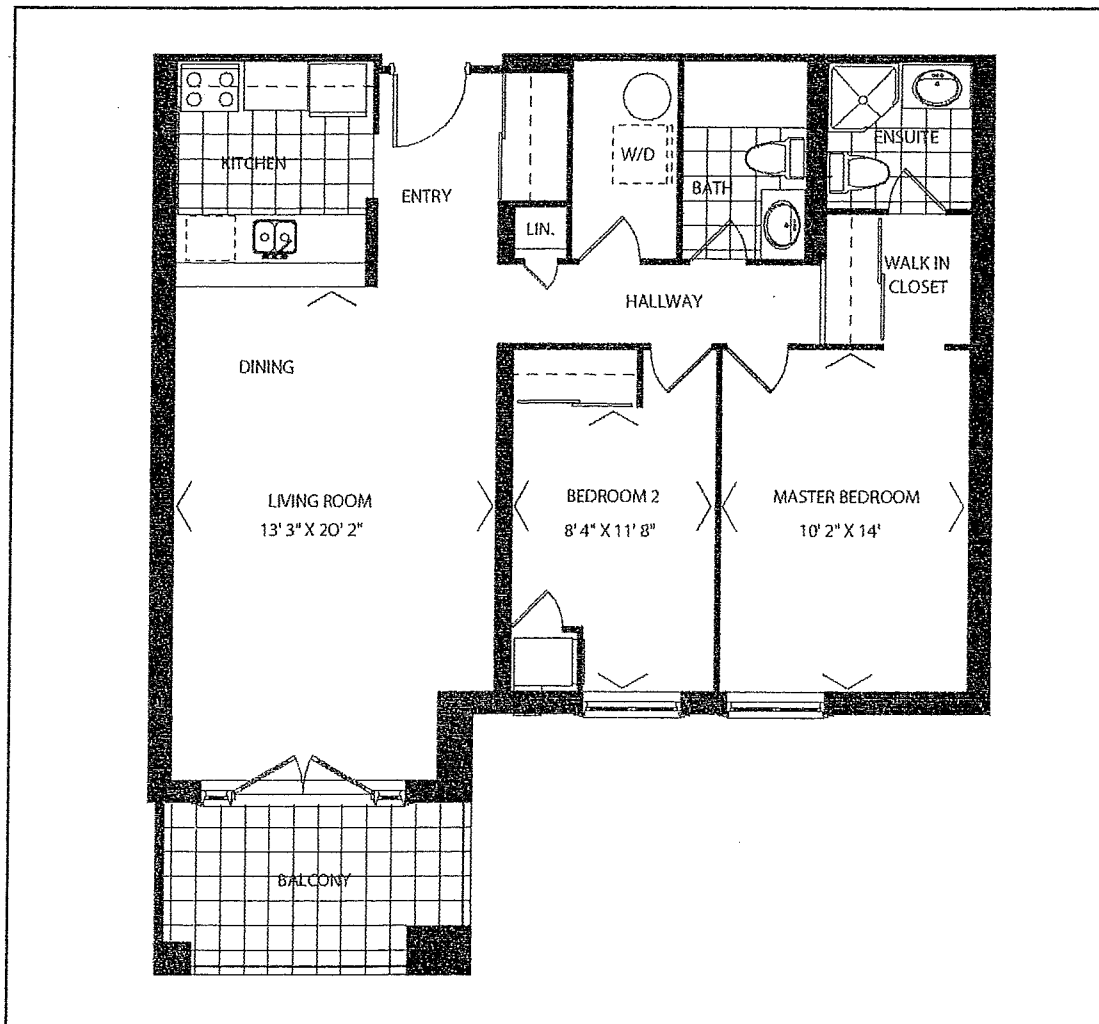

# Suite Plans

*First Floor*

*Third Floor*

*Second Floor*

*Fourth Floor*

*The  
Lily of the Valley*

**Suite 101**

2 Bedroom with Ensuite & Patio

980 sq. ft.

**R**  
**Roxborough**  
200 COLLIER ST, BARRIE ON

*The*  
*Belflower*

Suite 102

2 Bedroom with Ensuite & Patio

875 sq. ft.

**Suite 103**

2 Bedroom with Ensuite & Patio

875 sq. ft.

*The Evening Primrose*

Suite 104

2 Bedroom with Patio

807 sq. ft.

**R**  
**Roxborough**  
200 COLLIER ST, BARRIE ON

*The Willow*

**Suite 201**

2 Bedroom with Ensuite & Balcony

1385 sq. ft.

**Roxborough**  
200 COLLIER ST, BARRIE ON

*The Lilac*

**Suite 202**

2 Bedroom with Ensuite &  
Balcony 1125 sq. ft.

**Suite 203**

2 Bedroom with Ensuite, Den & Balcony