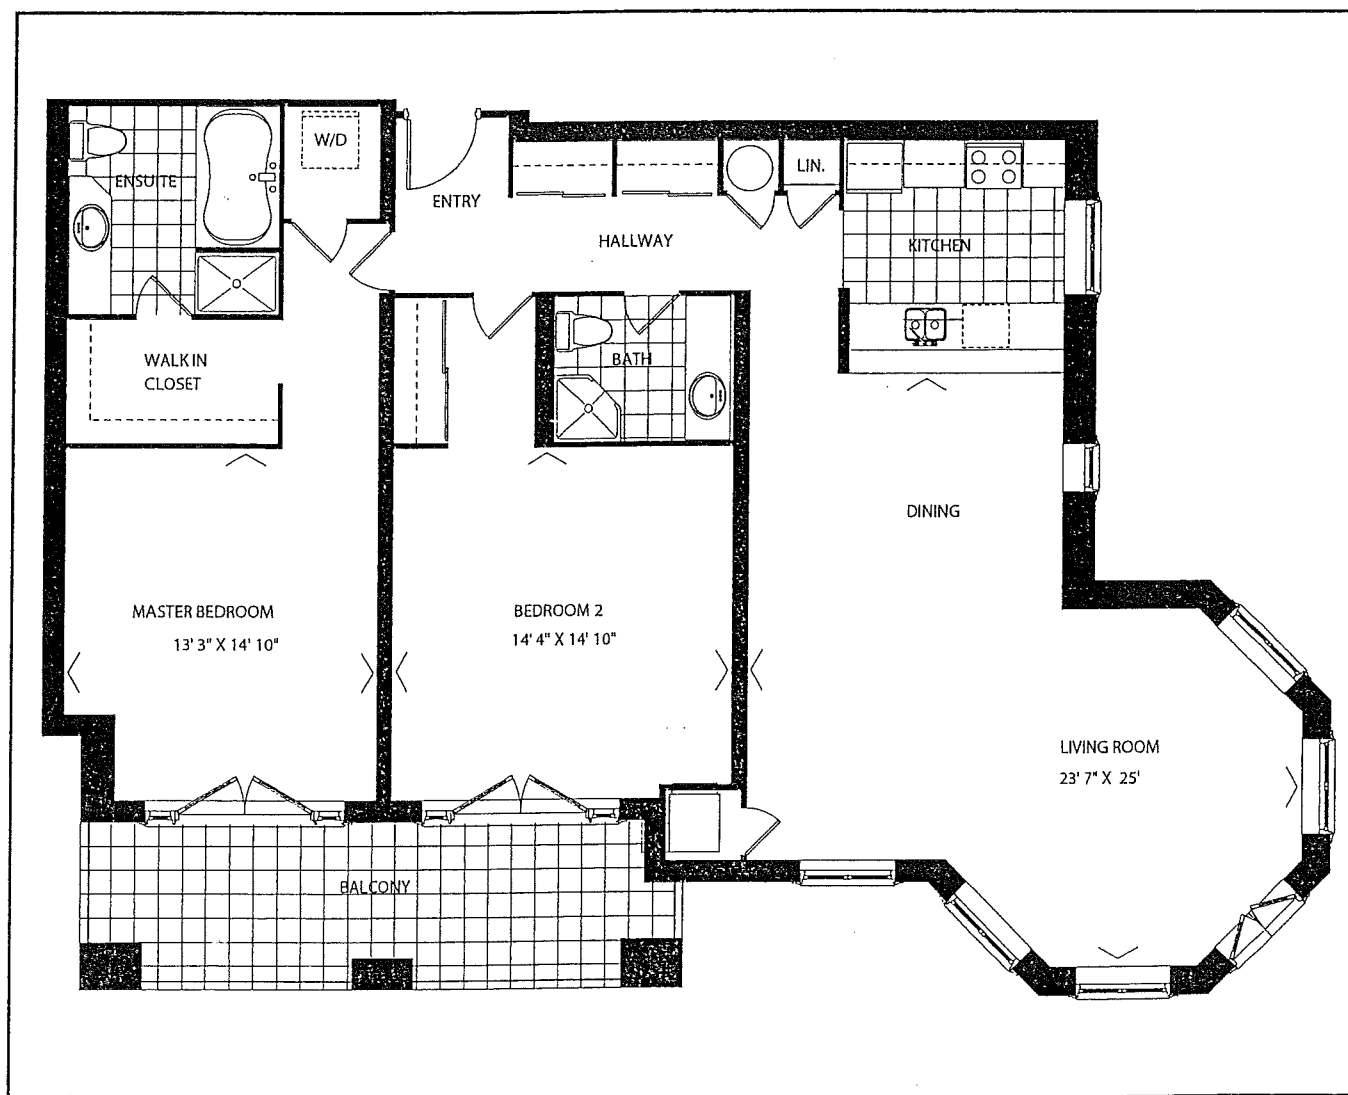

Roxborough

200 COLLIER ST, BARRIE ON

The Violet

Suite 301

2 Bedroom with Ensuite & Balcony

1385 sq. ft.