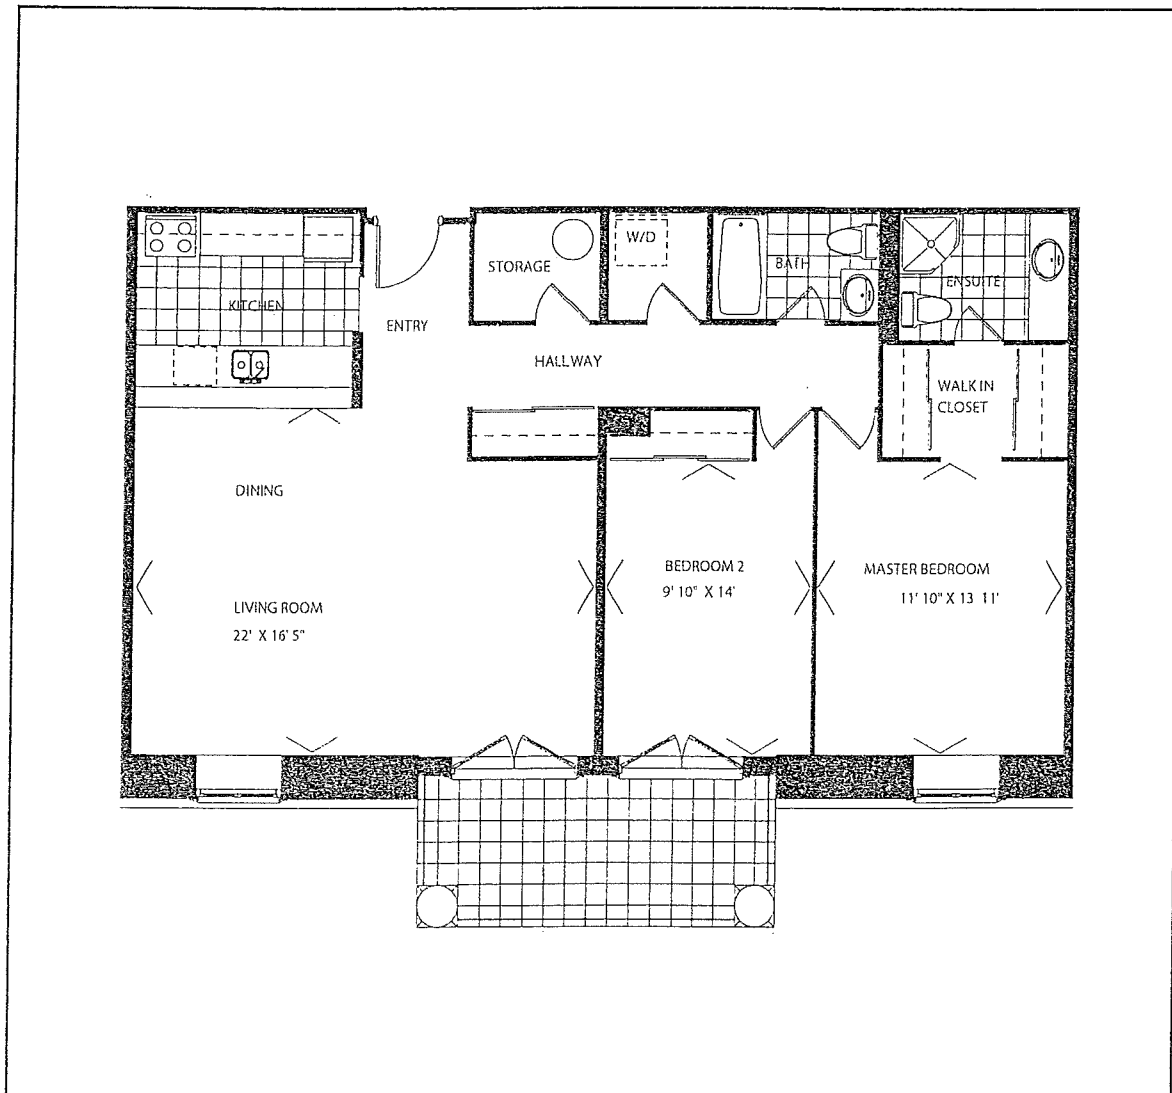

**R**  
**Roxborough**  
200 COLLIER ST, BARRIE ON

*The Orange Blossom*

Suite 401

2 Bedroom with Ensuite

1565 sq. ft.

Suite 402

2 Bedroom with Ensuite & Balcony

1125 sq. ft.