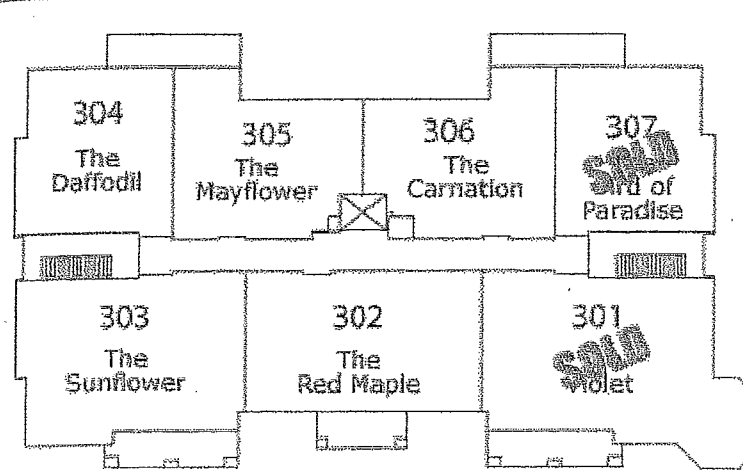

# Suite Plans

*First Floor*

*Third Floor*

*Second Floor*

*Fourth Floor*

*The  
Lily of the Valley*

**Suite 101**

2 Bedroom with Ensuite & Patio

980 sq. ft.

**R**  
**Roxborough**  
200 COLLIER ST, BARRIE ON

*The*  
*Belflower*

Suite 102

2 Bedroom with Ensuite & Patio

875 sq. ft.

**Suite 103**

2 Bedroom with Ensuite & Patio