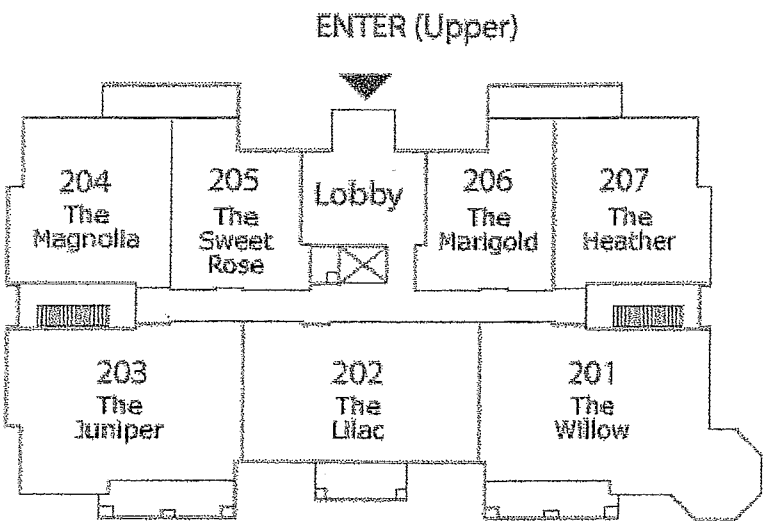

# Suite Plans

*First Floor*

*Third Floor*

*Second Floor*

*Fourth Floor*

*The  
Lily of the Valley*

**Suite 101**

2 Bedroom with Ensuite & Patio

980 sq. ft.

**R**  
**Roxborough**  
200 COLLIER ST, BARRIE ON

*The*  
*Belflower*

Suite 102

2 Bedroom with Ensuite & Patio

875 sq. ft.

**Suite 103**

2 Bedroom with Ensuite & Patio