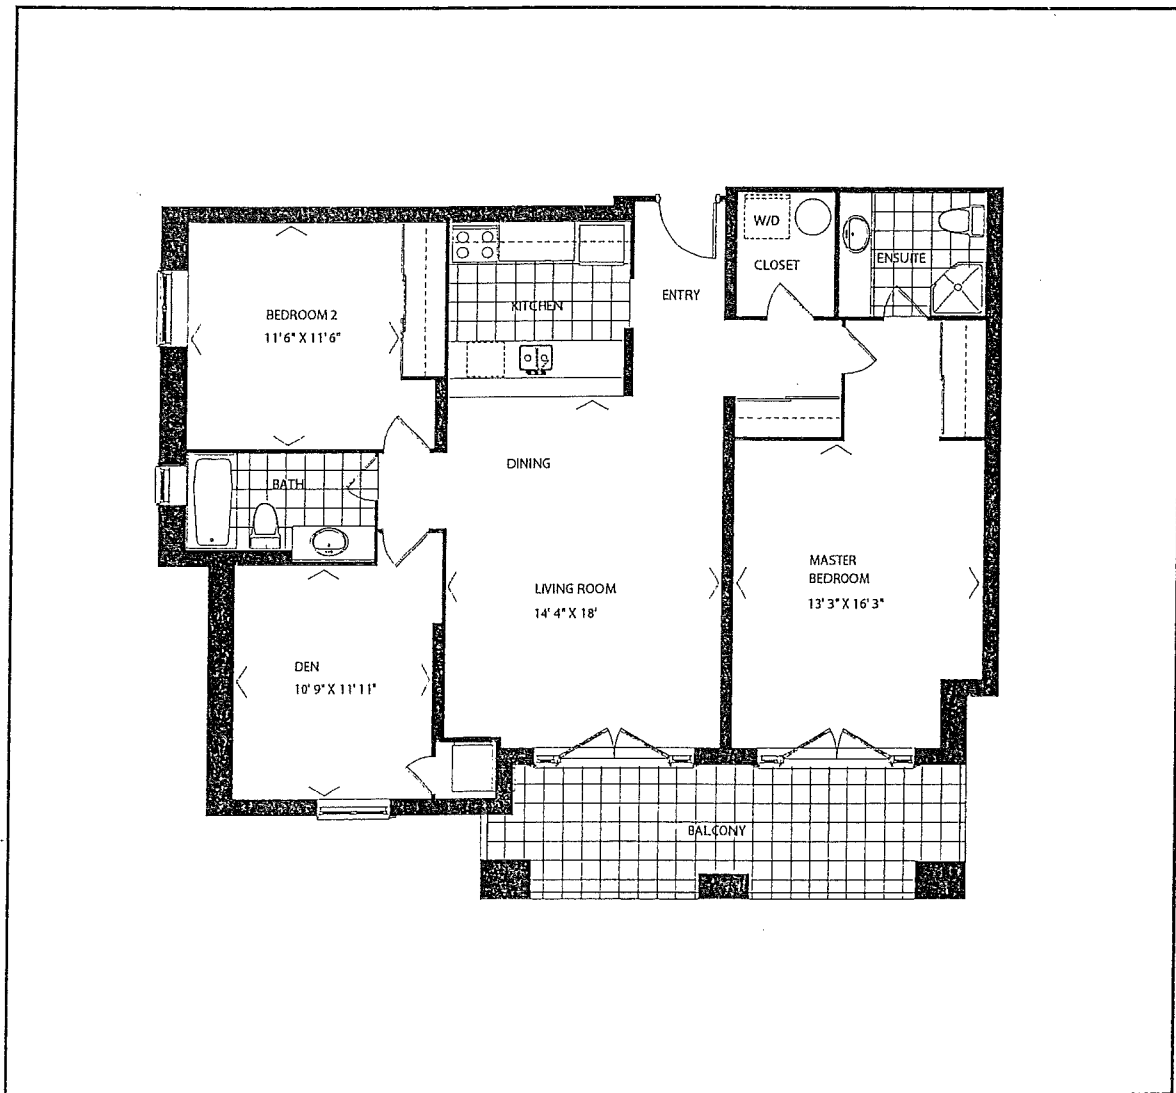

# Suite Plans

*First Floor*

*Third Floor*

*Second Floor*

*Fourth Floor*

*The  
Lily of the Valley*

**Suite 101**

2 Bedroom with Ensuite & Patio

### Suite 301

2 Bedroom with Ensuite & Balcony

1385 sq. ft.

*The Red Maple*

Suite 302

2 Bedroom with Ensuite & Balcony

1125 sq. ft.

**R**  
**Roxborough**  
200 COLLIER ST, BARRIE ON

*The Sunflower*

Suite 303

2 Bedroom with Ensuite, Den & Balcony

1200 sq. ft.

**R**  
**Roxborough**  
200 COLLIER ST, BARRIE ON

*The Daffodil*

Suite 304

2 Bedroom with Balcony