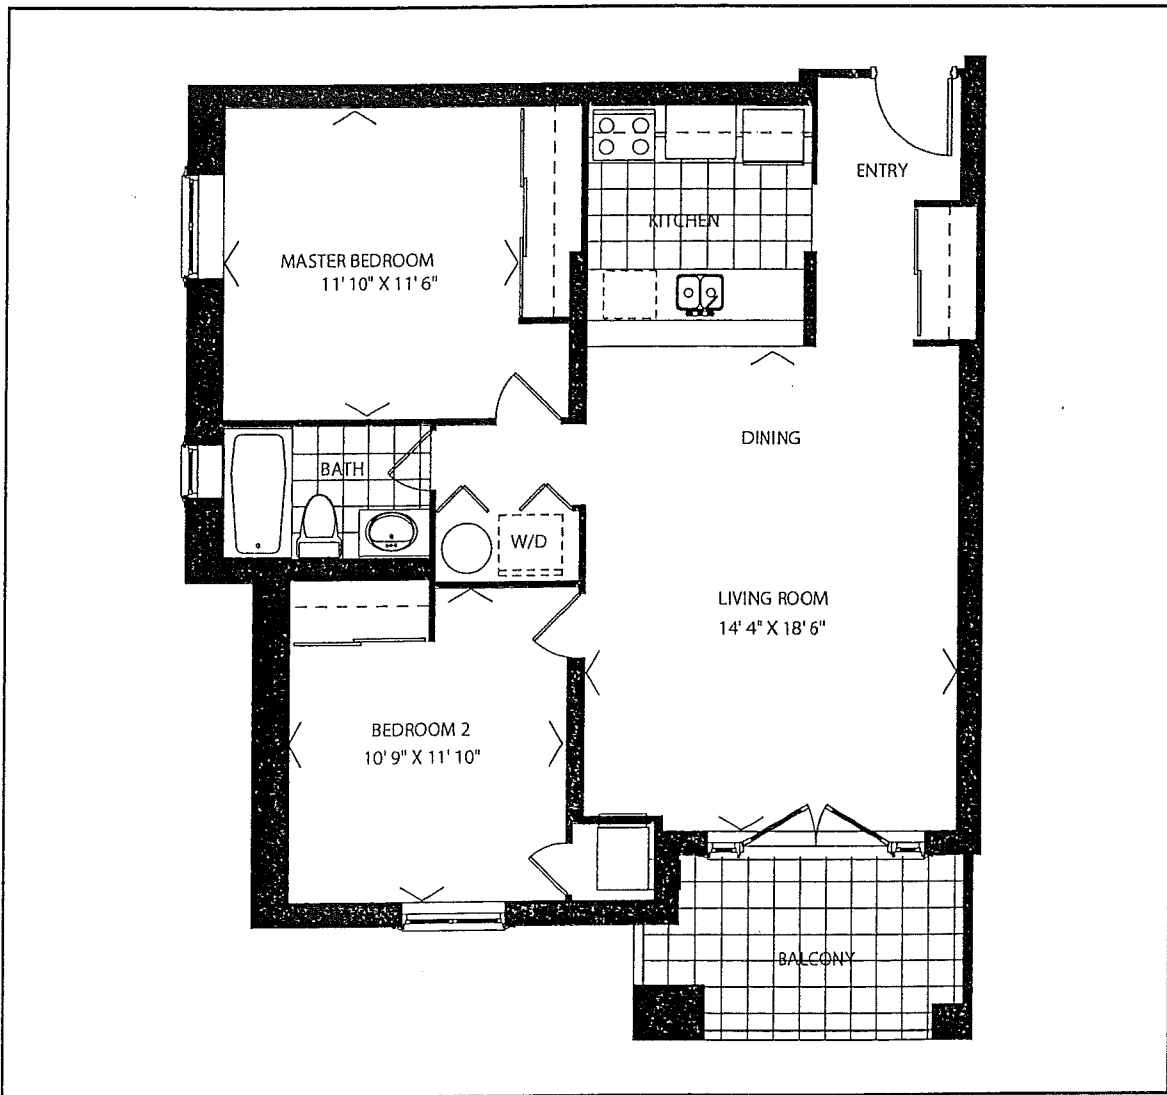

# Suite Plans

*First Floor*

*Third Floor*

*Second Floor*

*Fourth Floor*

*The  
Lily of the Valley*

**Suite 101**

2 Bedroom with Ensuite & Patio

980 sq. ft.

**R**  
**Roxborough**  
200 COLLIER ST, BARRIE ON

*The*  
*Belflower*

Suite 102

2 Bedroom with Ensuite & Patio

875 sq. ft.

**Suite 103**

2 Bedroom with Ensuite & Patio

875 sq. ft.

*The Evening Primrose*

Suite 104

2 Bedroom with Patio

807 sq. ft.

**R**  
**Roxborough**  
200 COLLIER ST, BARRIE ON

*The Willow*

**Suite 201**

1200 sq. ft.