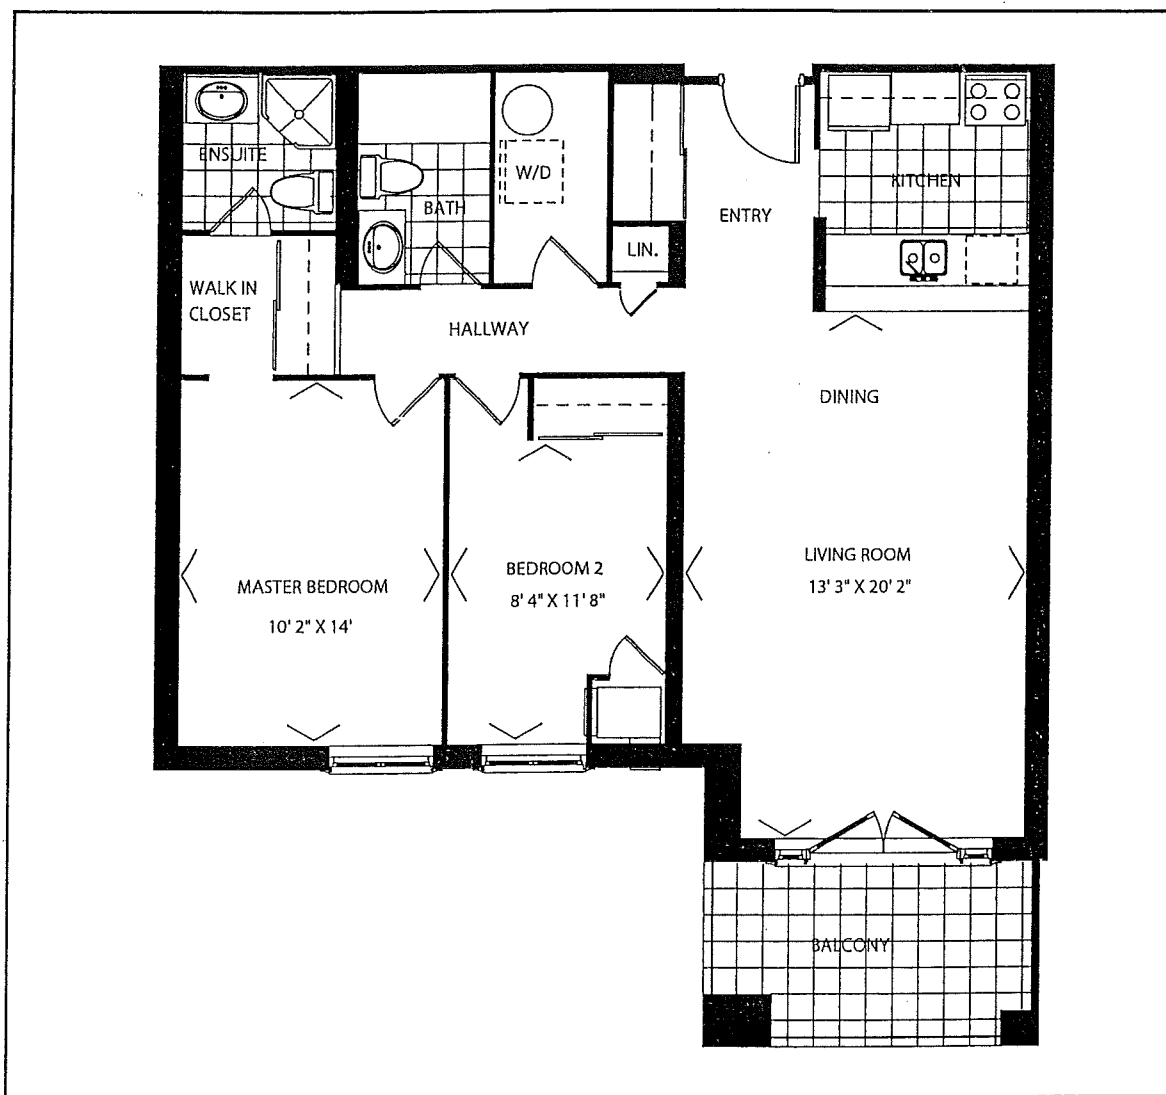

# Suite Plans

*First Floor*

*Third Floor*

*Second Floor*

*Fourth Floor*

*The  
Lily of the Valley*

**Suite 101**

2 Bedroom with Ensuite & Patio

980 sq. ft.

**R**  
**Roxborough**  
200 COLLIER ST, BARRIE ON

*The*  
*Belflower*

Suite 102

2 Bedroom with Ensuite & Patio

875 sq. ft.

**Suite 103**

2 Bedroom with Ensuite & Patio

875 sq. ft.

*The Evening Primrose*

Suite 104

2 Bedroom with Patio

807 sq. ft.

**R**  
**Roxborough**  
200 COLLIER ST, BARRIE ON

*The Willow*

**Suite 201**

1200 sq. ft.