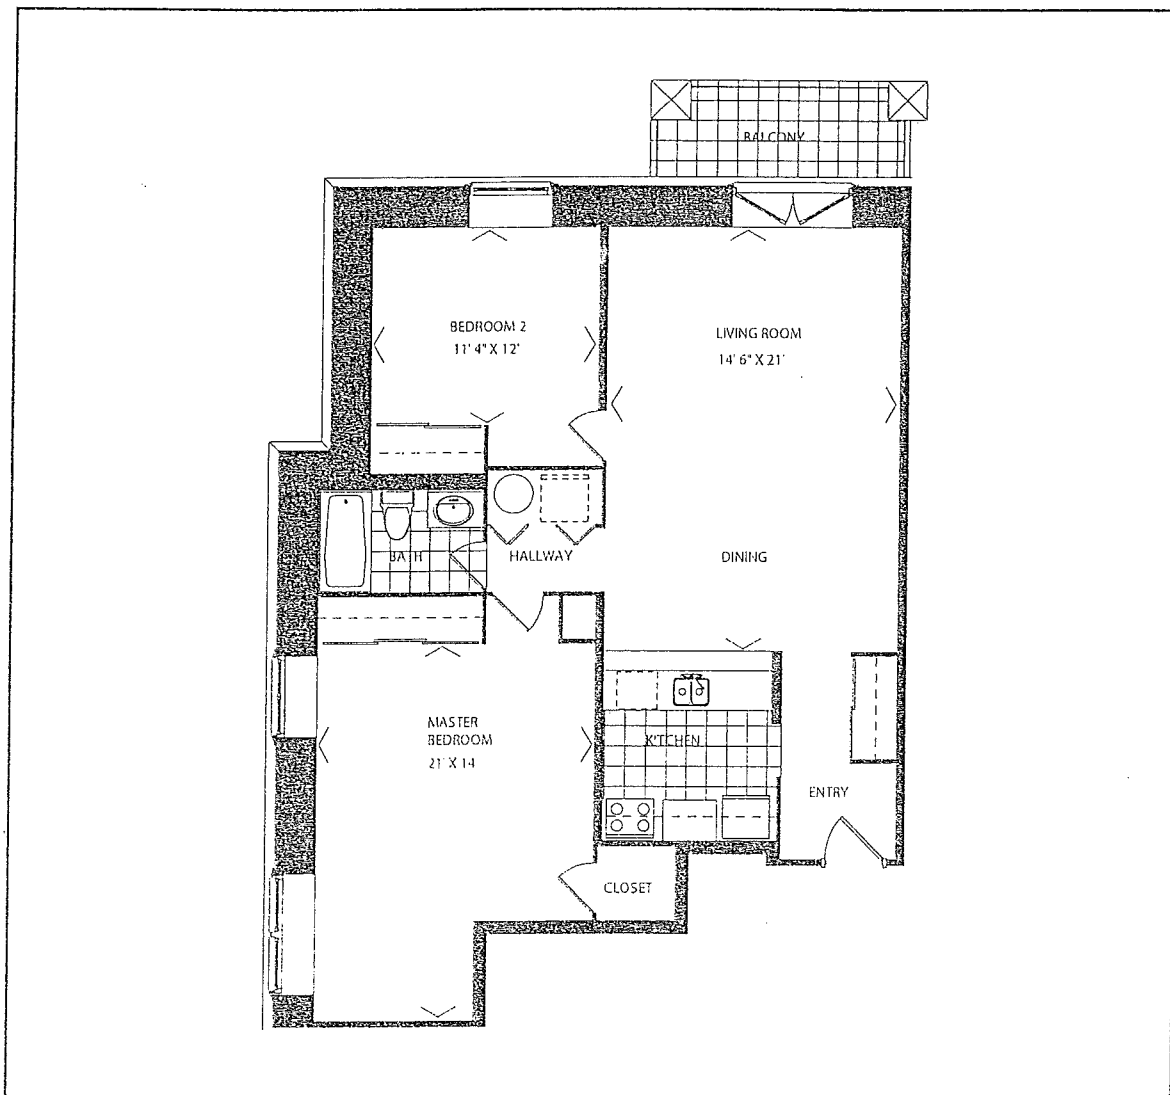

# Suite Plans

*First Floor*

*Third Floor*

*Second Floor*

*Fourth Floor*

*The  
Lily of the Valley*

**Suite 101**

2 Bedroom with Ensuite & Patio

1200 sq. ft.

Suite 403

2 Bedroom with Ensuite & Den

1380 sq. ft.

**R**  
**Roxborough**  
200 COLLIER ST, BARRIE ON

*The Rosemary*

Suite 404

2 Bedroom with Balcony

975 sq. ft.