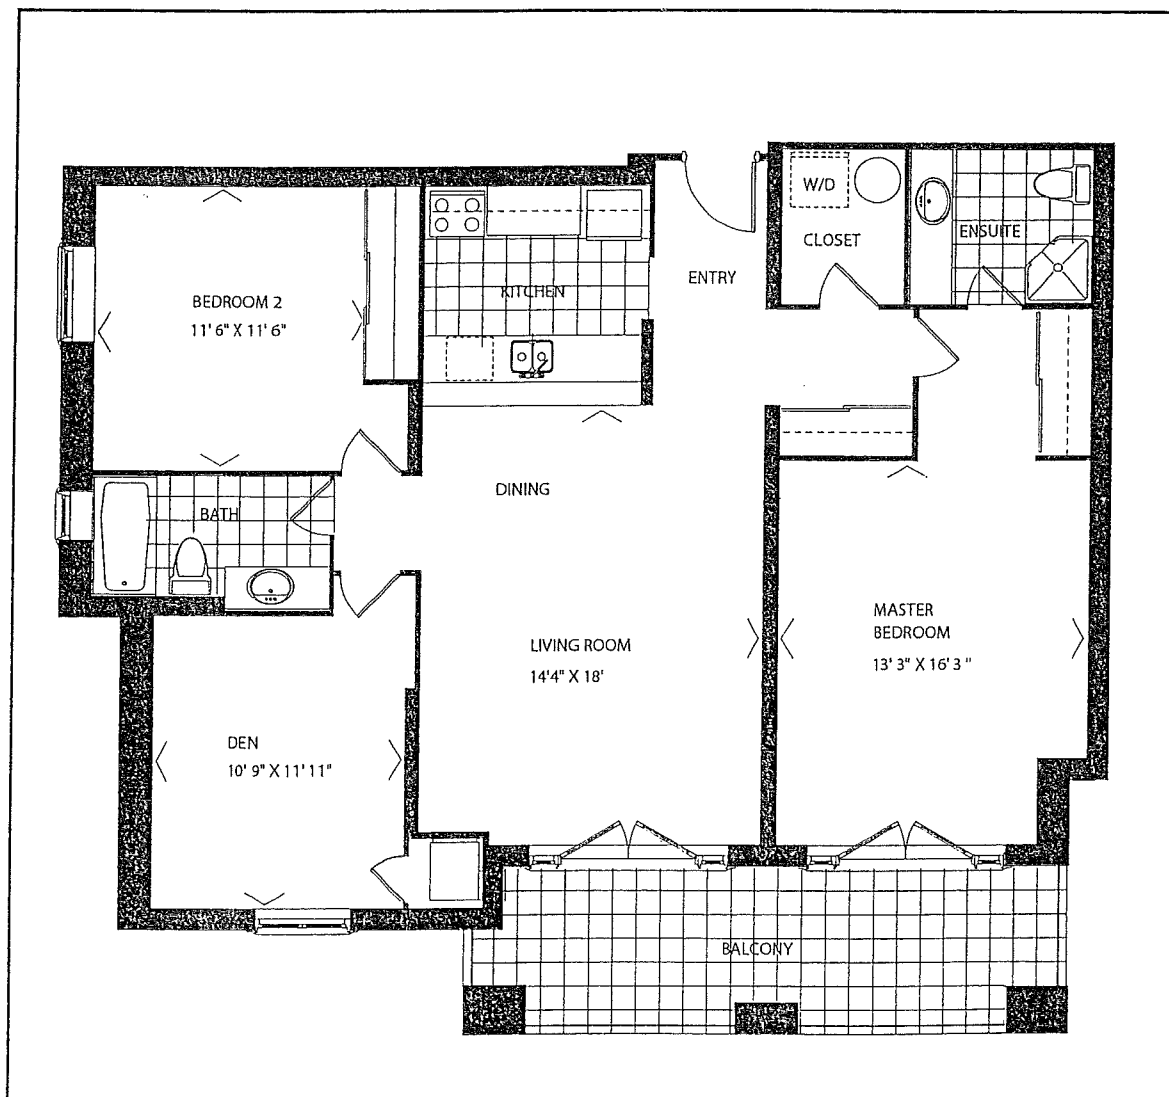

# Suite Plans

*First Floor*

*Third Floor*

*Second Floor*

*Fourth Floor*

*The  
Lily of the Valley*

**Suite 101**

2 Bedroom with Ensuite & Patio

875 sq. ft.

*The Evening Primrose*

Suite 104

2 Bedroom with Patio

807 sq. ft.

**R**  
**Roxborough**  
200 COLLIER ST, BARRIE ON

*The Willow*

**Suite 201**

2 Bedroom with Ensuite & Balcony

1385 sq. ft.

**Roxborough**  
200 COLLIER ST, BARRIE ON

*The Lilac*

**Suite 202**

2 Bedroom with Ensuite &  
Balcony 1125 sq. ft.

**Suite 203**

2 Bedroom with Ensuite, Den & Balcony

1200 sq. ft.