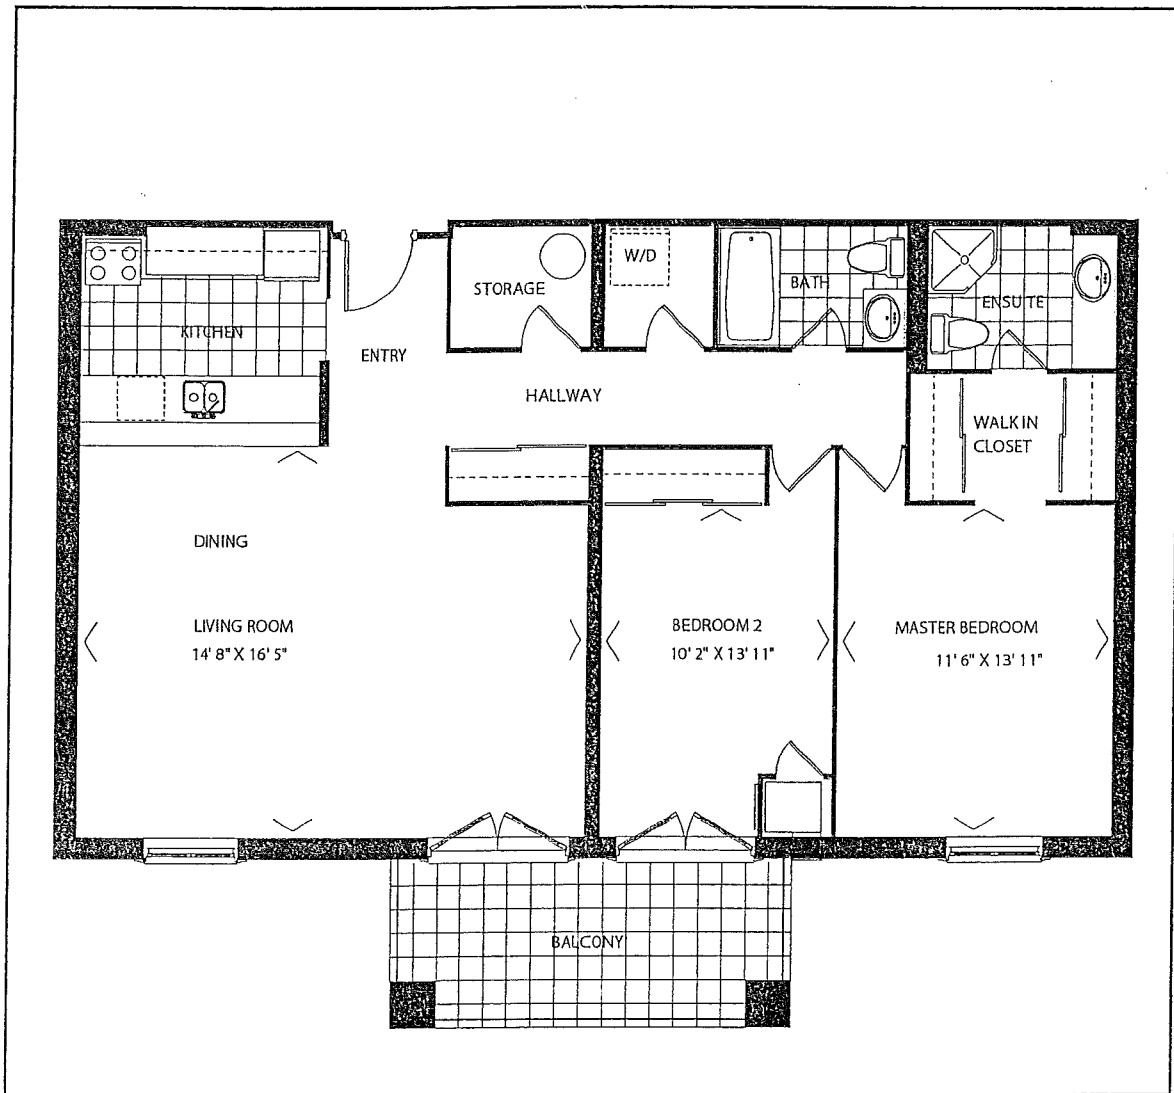

# Suite Plans

*First Floor*

*Third Floor*

*Second Floor*

*Fourth Floor*

*The  
Lily of the Valley*

**Suite 101**

2 Bedroom with Ensuite & Patio

875 sq. ft.

*The Evening Primrose*

Suite 104

2 Bedroom with Patio

807 sq. ft.

**R**  
**Roxborough**  
200 COLLIER ST, BARRIE ON

*The Willow*

**Suite 201**

2 Bedroom with Ensuite & Balcony

1385 sq. ft.

**Roxborough**  
200 COLLIER ST, BARRIE ON

*The Lilac*

**Suite 202**

2 Bedroom with Ensuite &  
Balcony 1125 sq. ft.

**Suite 203**

2 Bedroom with Ensuite, Den & Balcony

1200 sq. ft.