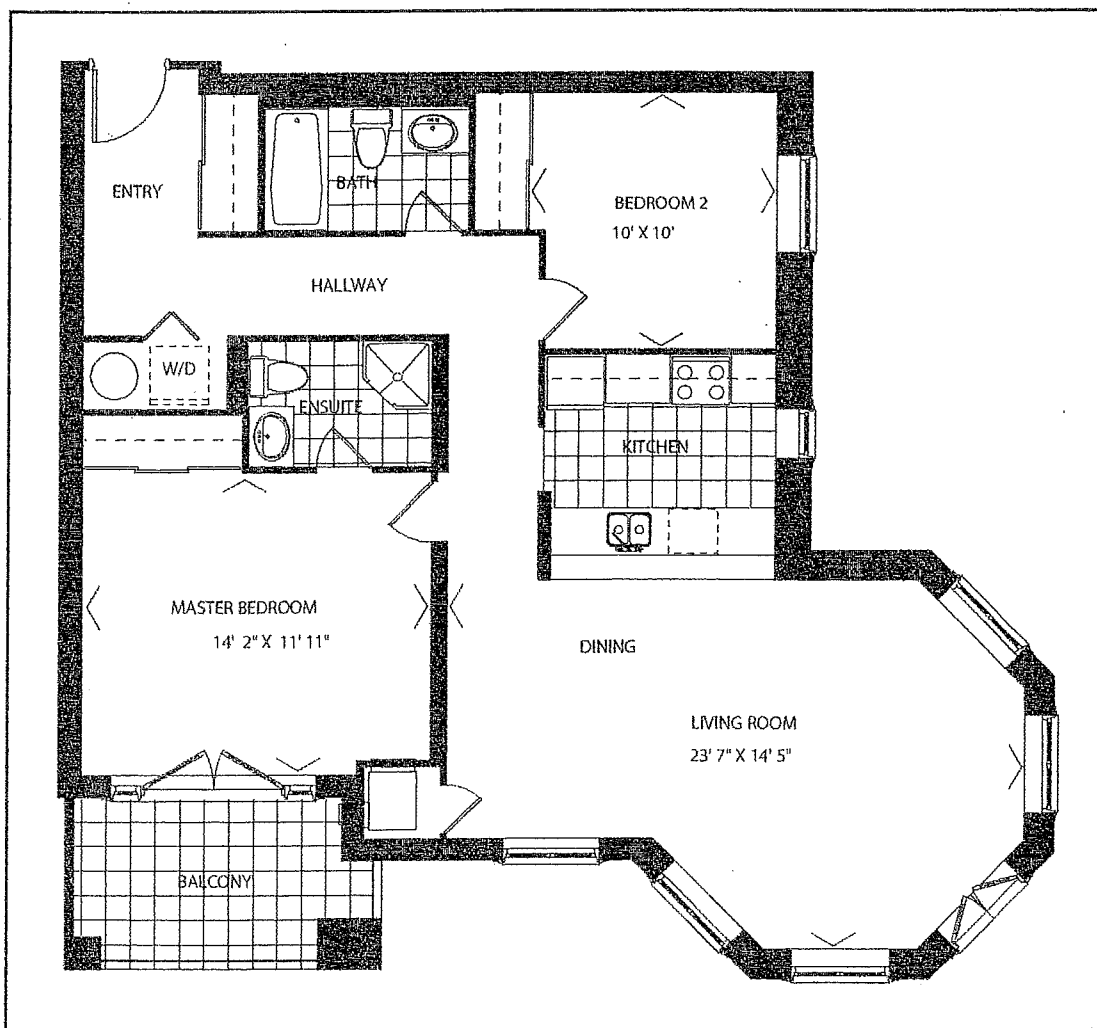

# Suite Plans

*First Floor*

*Third Floor*

*Second Floor*

*Fourth Floor*

*The  
Lily of the Valley*

**Suite 101**

2 Bedroom with Ensuite & Patio

980 sq. ft.

**R**  
**Roxborough**  
200 COLLIER ST, BARRIE ON

*The*  
*Belflower*

Suite 102

2 Bedroom with Ensuite & Patio

875 sq. ft.

**Suite 103**

2 Bedroom with Ensuite & Patio

875 sq. ft.

*The Evening Primrose*

Suite 104

2 Bedroom with Patio

807 sq. ft.

**R**  
**Roxborough**  
200 COLLIER ST, BARRIE ON

*The Willow*

**Suite 201**

1200 sq. ft.