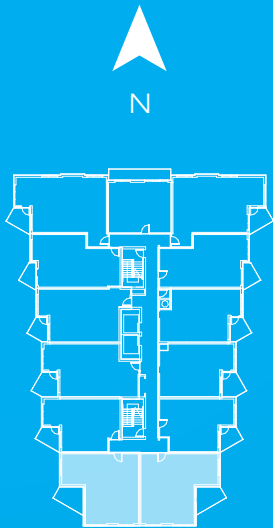

# TURQUOISE

2 bedroom  
738 s.f.  
+ 85 s.f. balcony

2nd to 7th floors