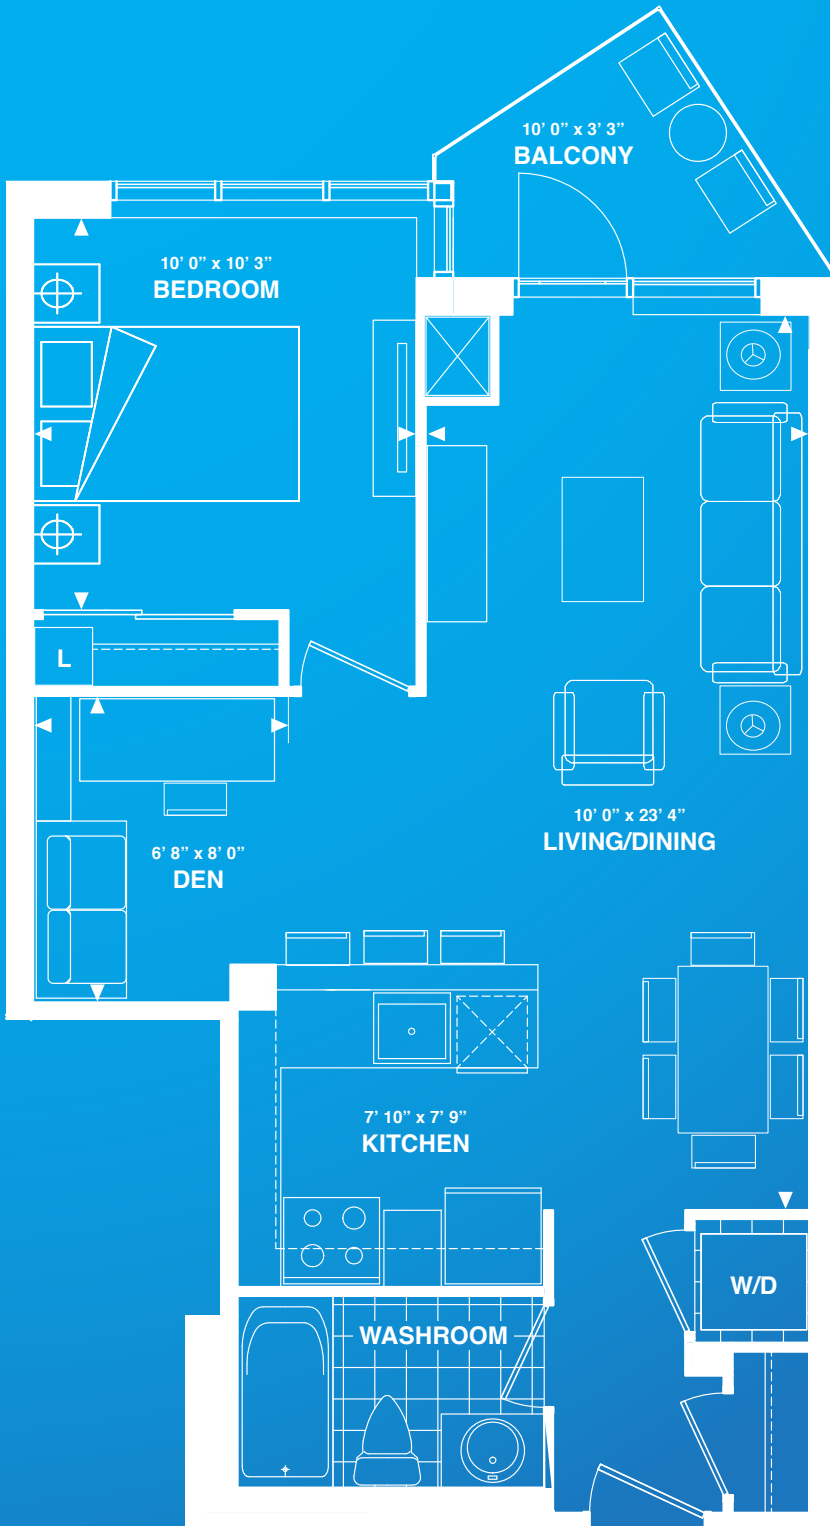

TEAL

1 bedroom + den
647 s.f.
+ 45 s.f. balcony

2nd to 7th floors