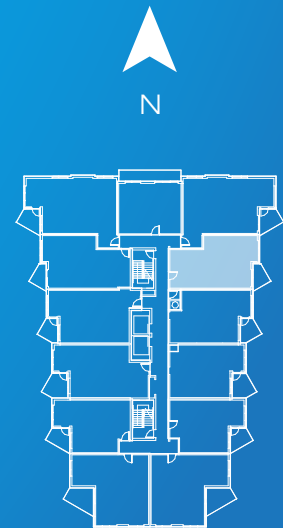

TEAL

1 bedroom + den
647 s.f.
+ 45 s.f. balcony

2nd to 7th floors