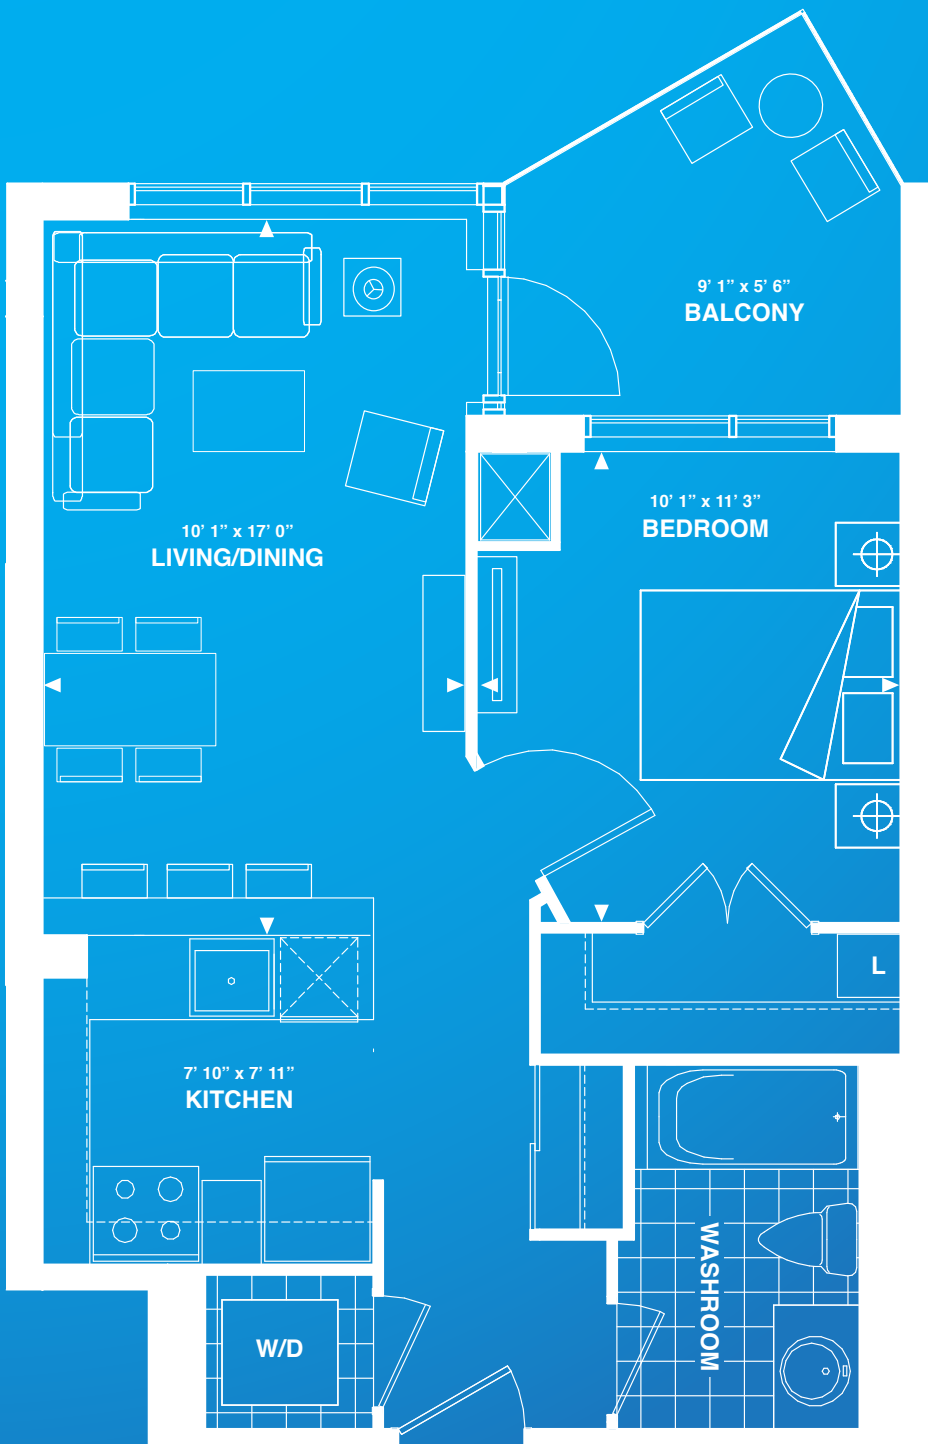

SLATE

1 bedroom
575 s.f.
+ 68 s.f. balcony

2nd to 7th floors