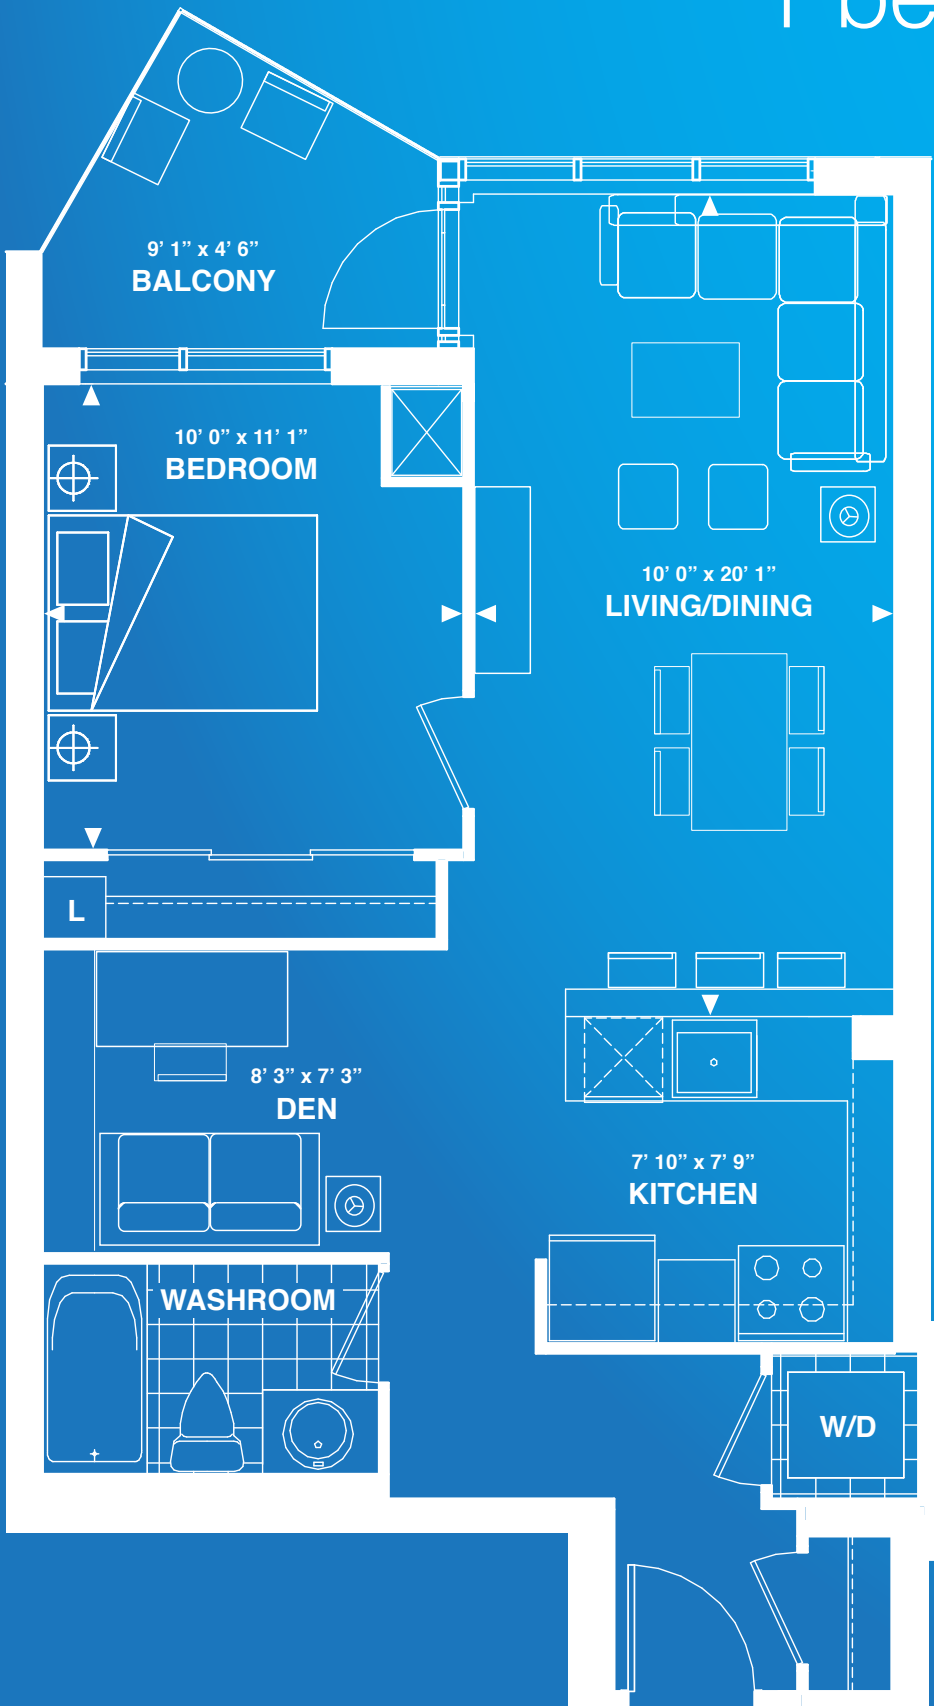

SAPPHIRE

1 bedroom + den

685 s.f.

+ 54 s.f. balcony

2nd to 7th floors