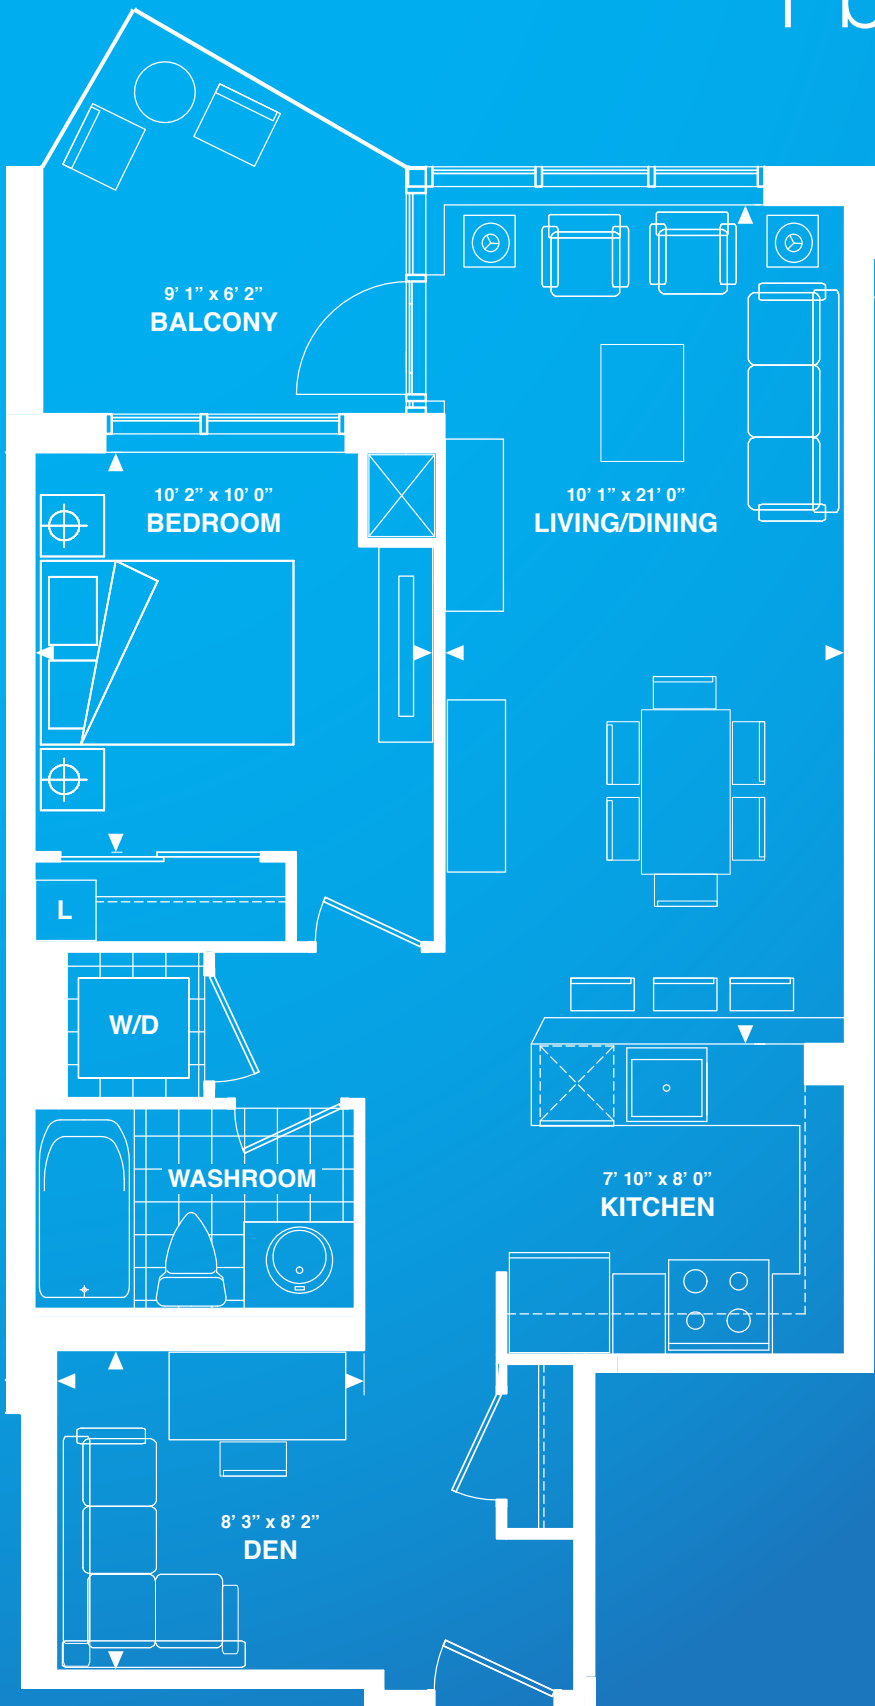

NAVY

1 bedroom + den

701 s.f.

+ 74 s.f. balcony

2nd to 7th floors