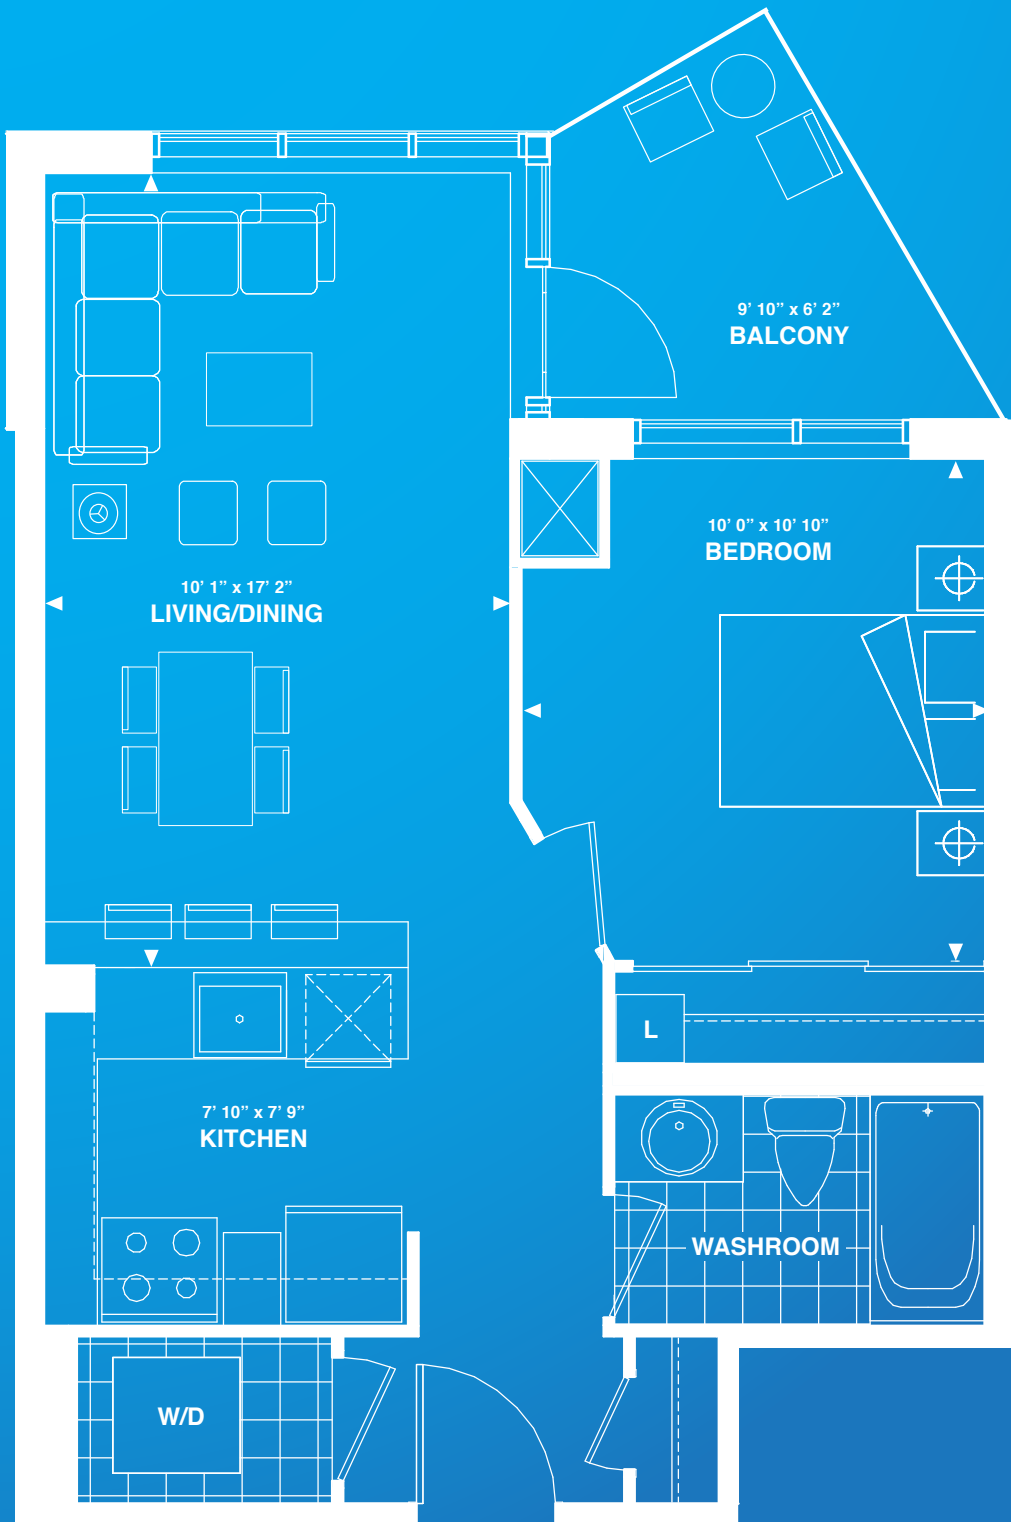

INDIGO

1 bedroom
557 s.f.
+ 57 s.f. balcony

2nd to 7th floors