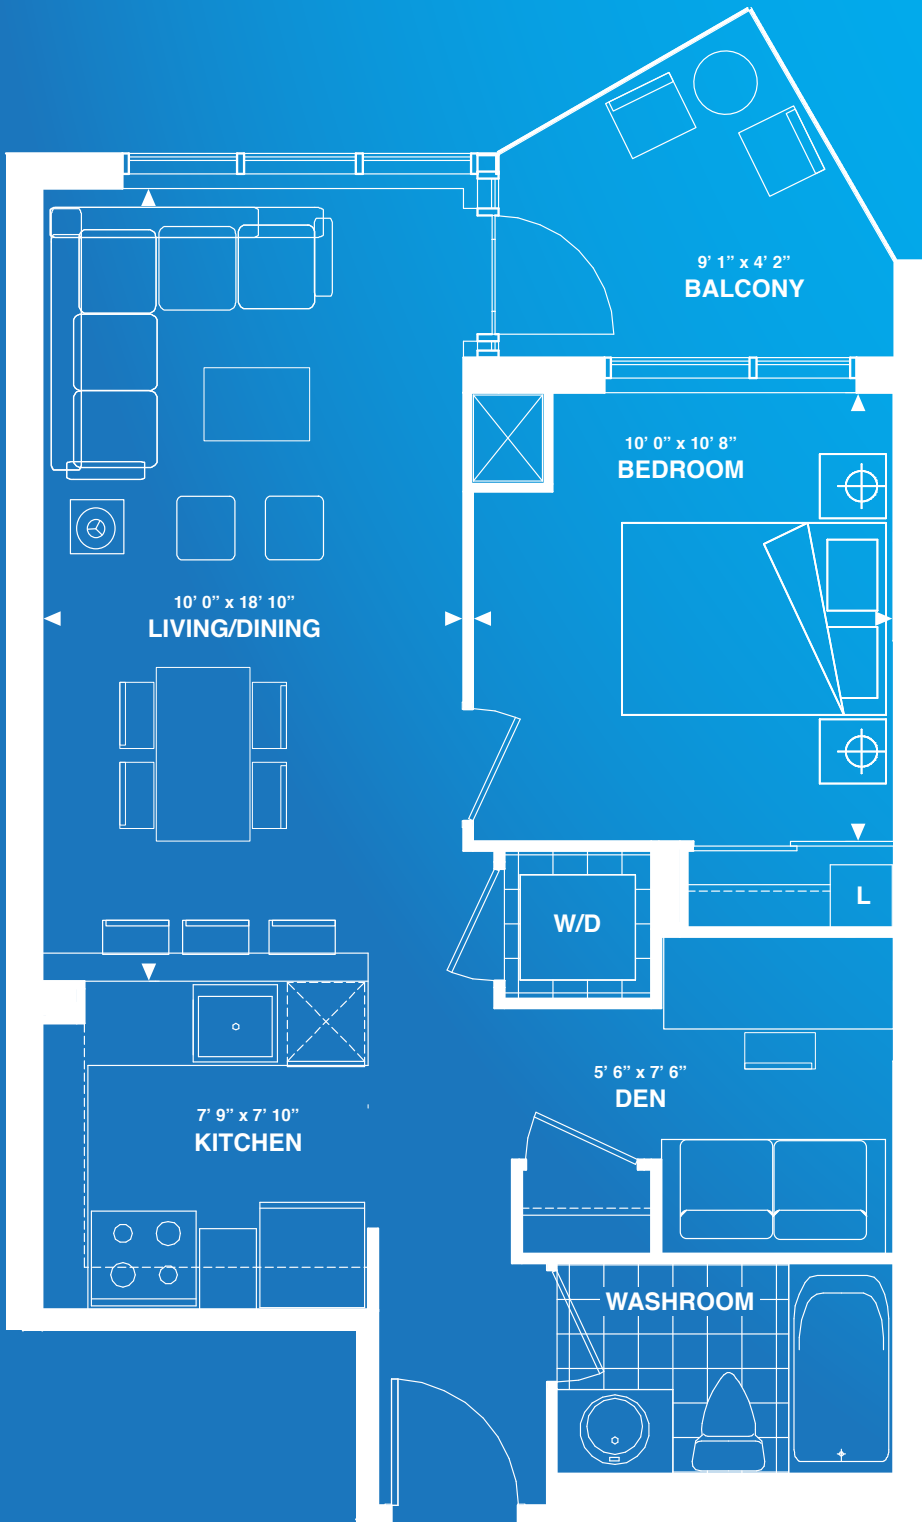

# COBALT

1 bedroom + den  
605 s.f.  
+ 55 s.f. balcony

2nd to 7th floors