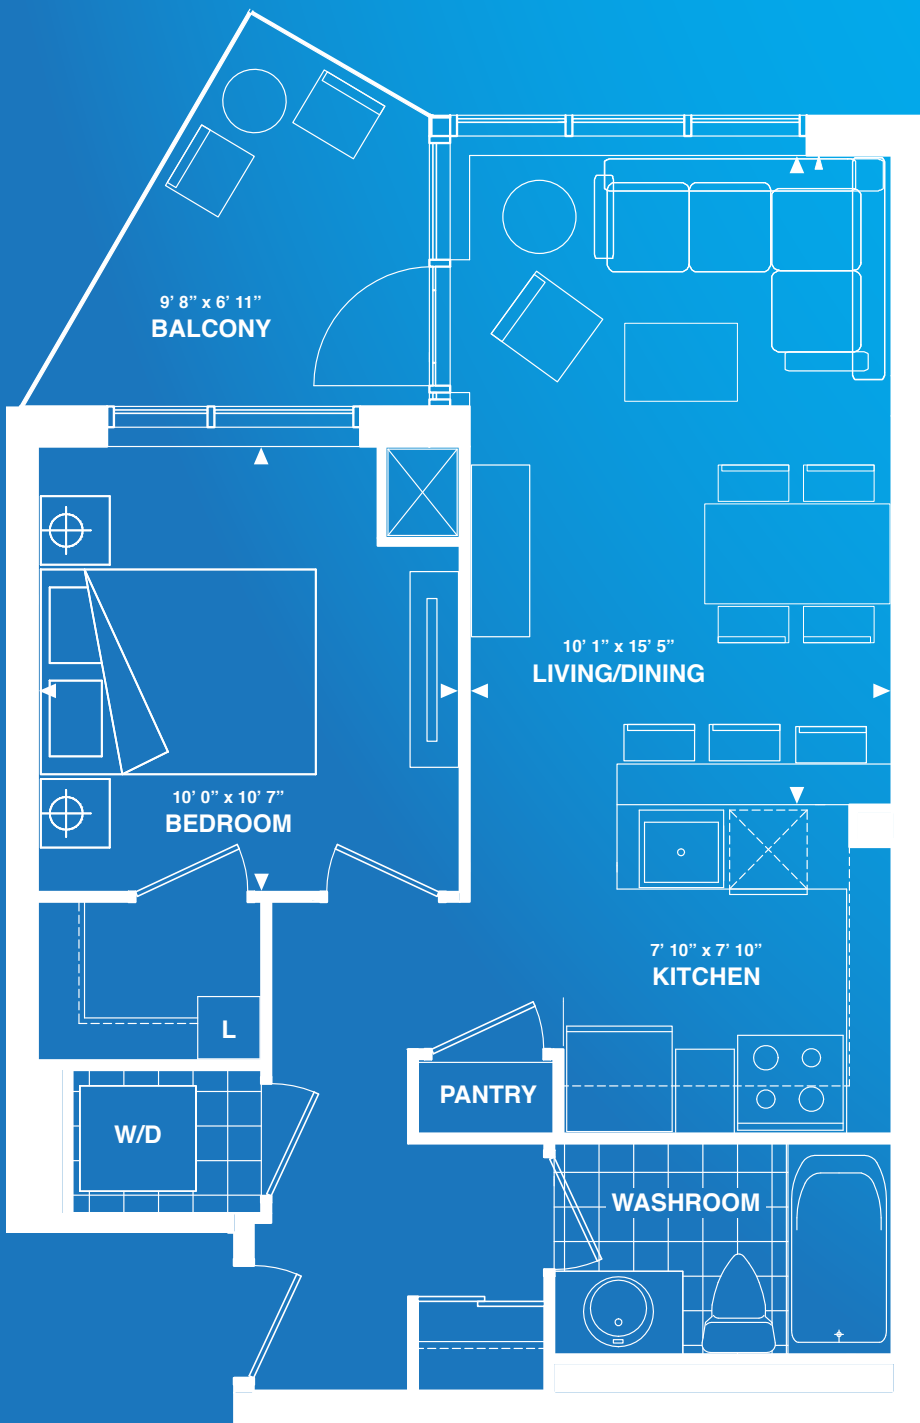

# CELESTE

1 bedroom  
568 s.f.  
+ 60 s.f. balcony

2nd to 7th floors