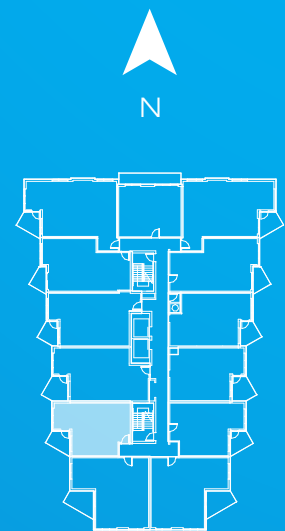

# CELESTE

1 bedroom  
568 s.f.  
+ 60 s.f. balcony

2nd to 7th floors