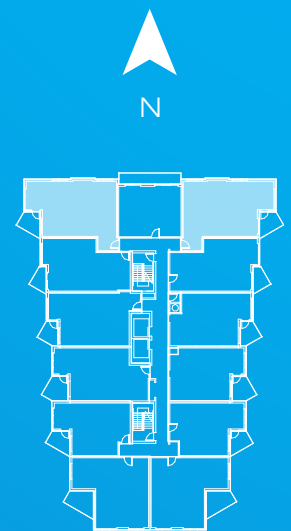

AZURE

2 bedroom
807 s.f.
+ 58 s.f. balcony

2nd to 7th floors